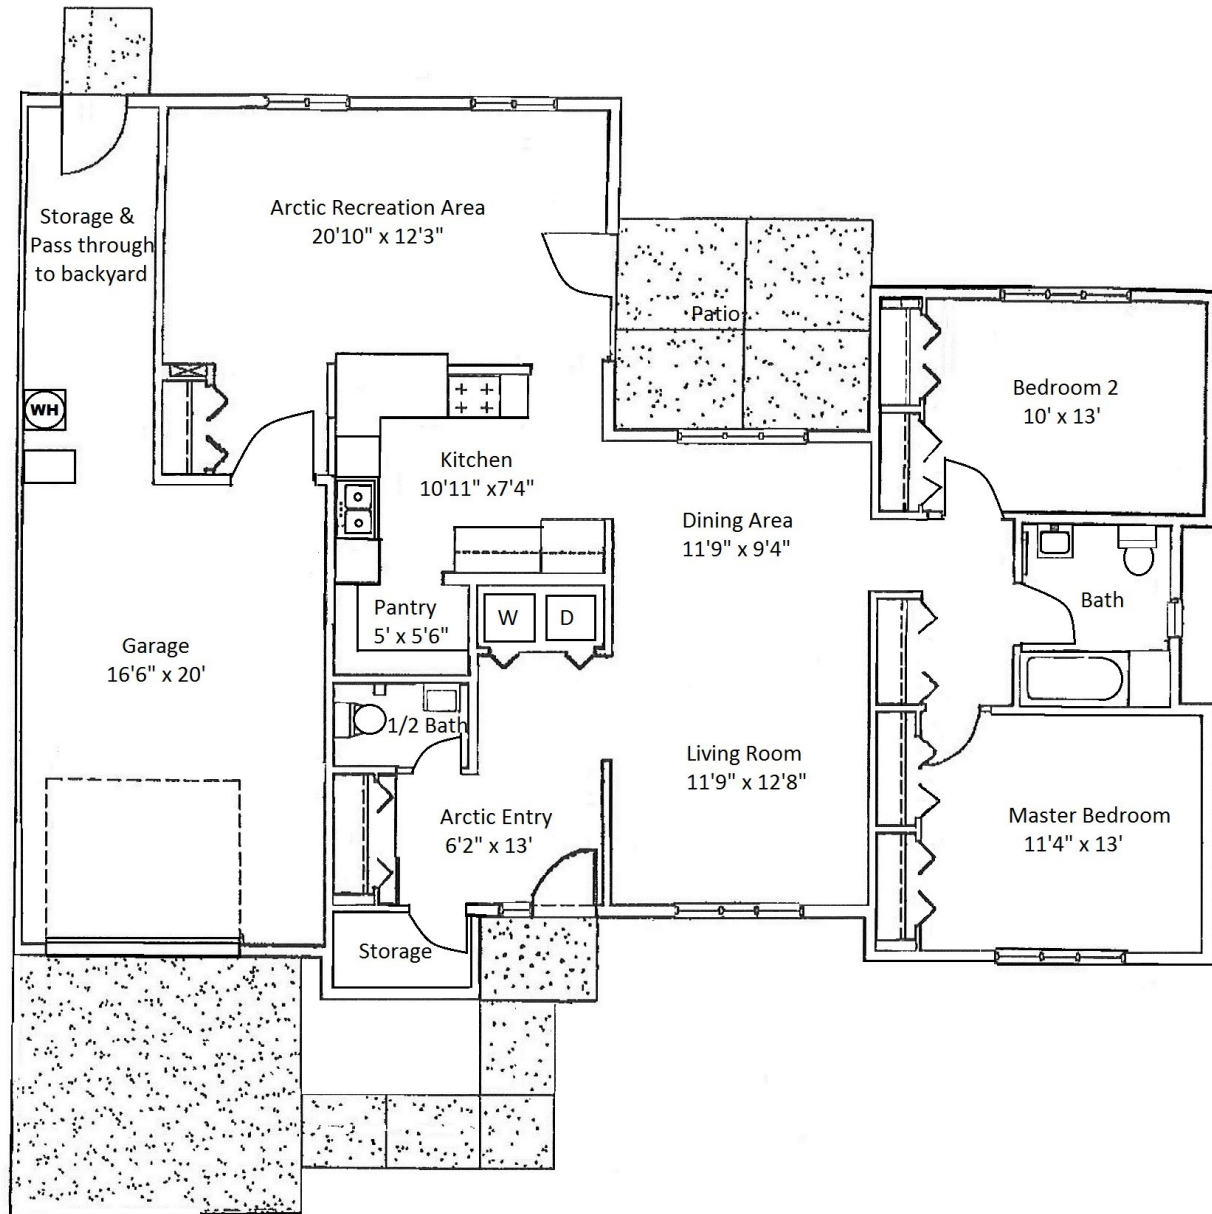

Floor Plan Type 54A

2-Bed, Adaptable

Located in the **Silver Run** Neighborhood.

All dimensions are approximate, actual home may vary slightly from above floorplan.