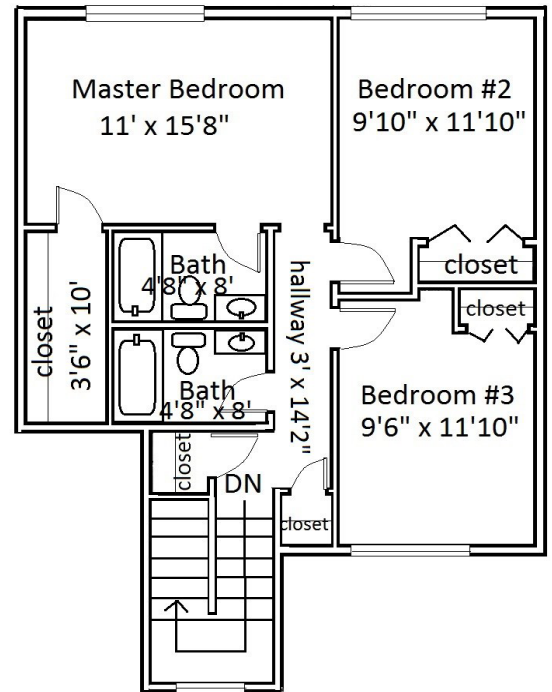

Floor Plan Type 55

3-Bed

Located in the **Silver Run** Neighborhood.

All dimensions are approximate, actual home may vary slightly from above floorplan.