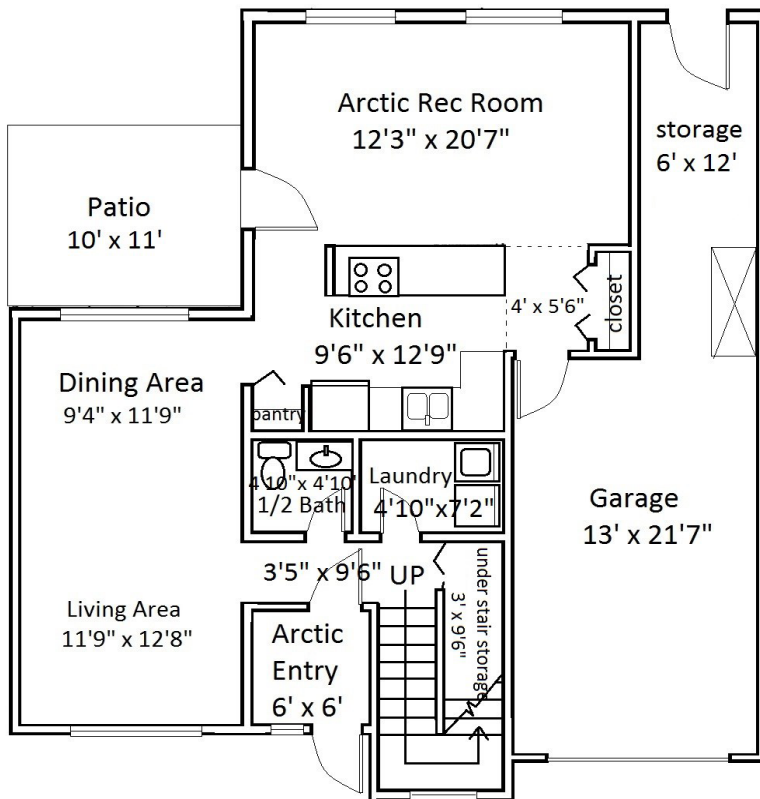

Floor Plan Type 55

3-Bed

Located in the **Silver Run** Neighborhood.

All dimensions are approximate, actual home may vary slightly from above floorplan.