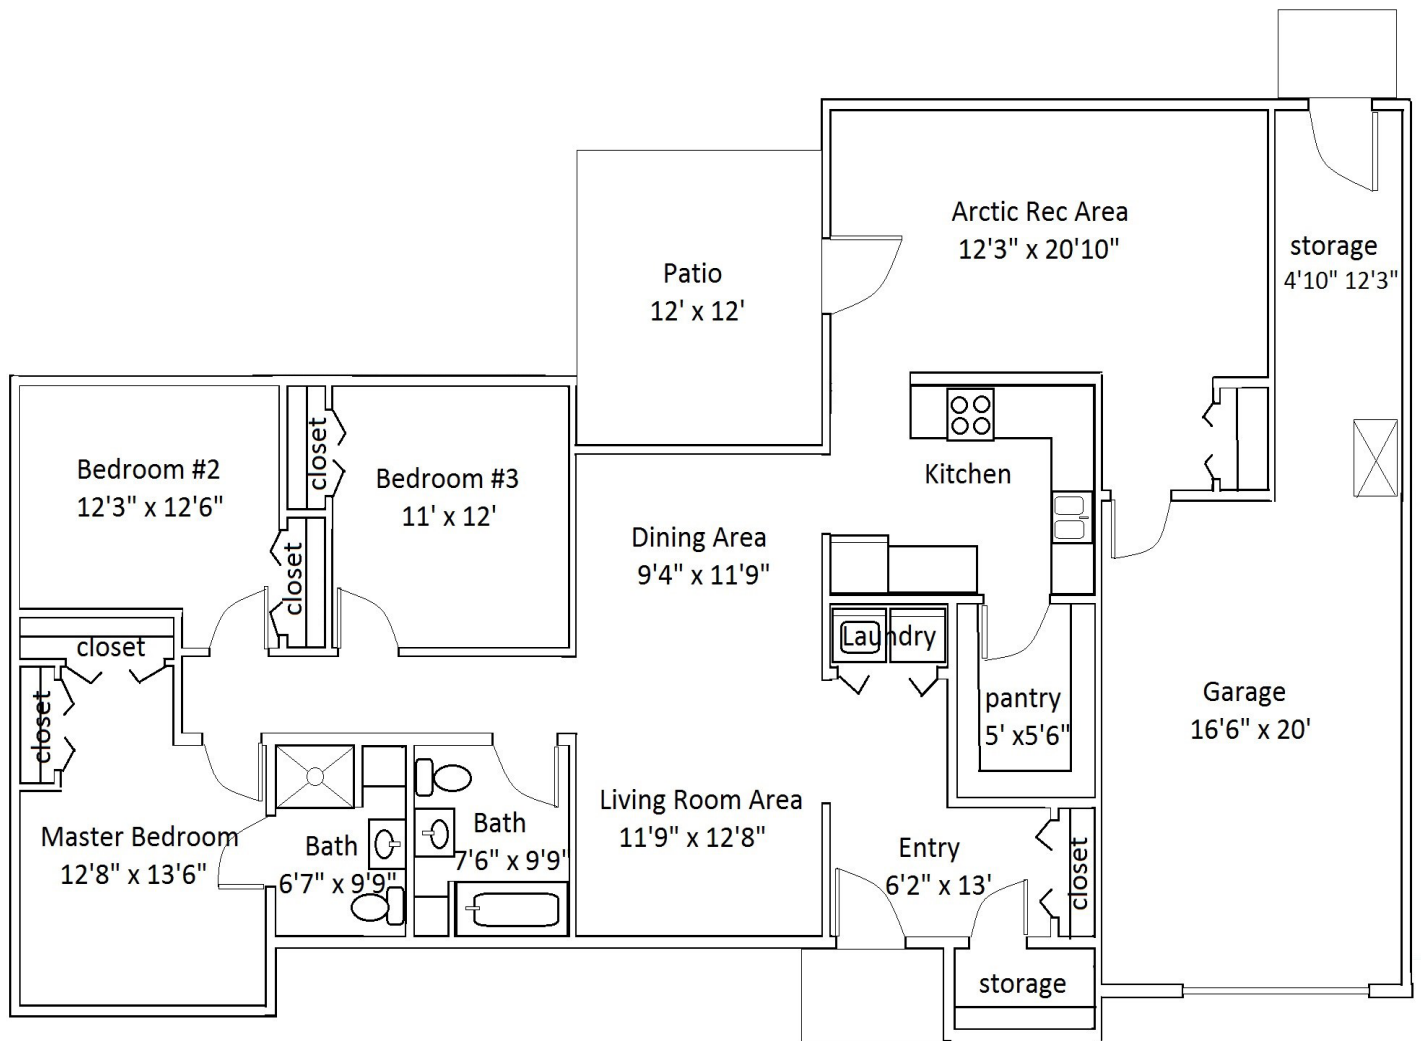

Floor Plan Type 56A

3-Bed, Adaptable

Located in the **Silver Run** Neighborhood.

All dimensions are approximate, actual home may vary slightly from above floorplan.