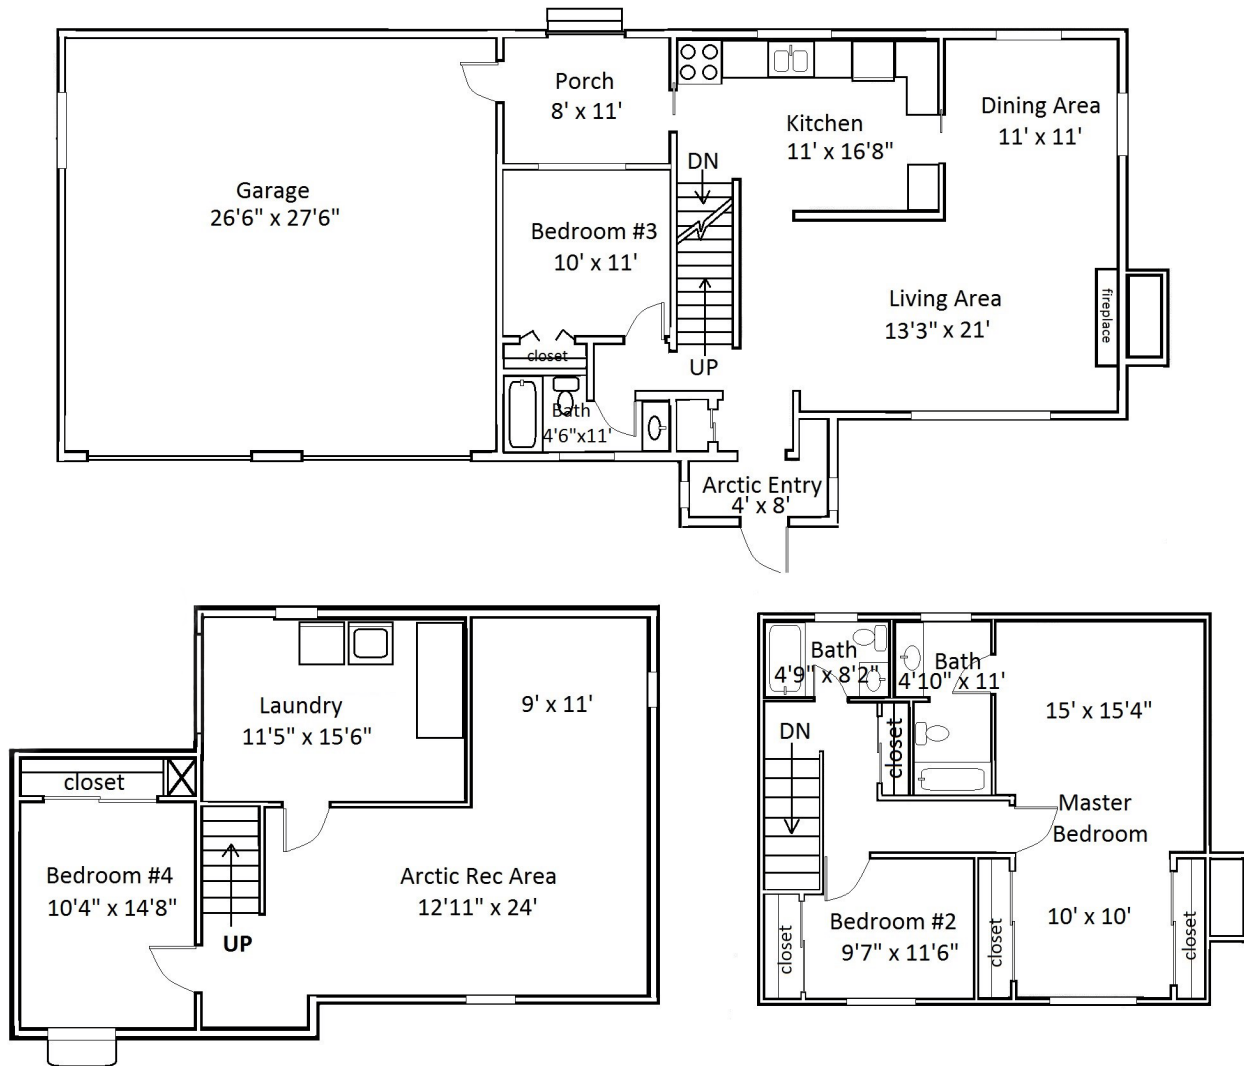

# Floor Plan Type 57

## 4-Bed

Located in the **Dayton** Neighborhood.

All dimensions are approximate, actual home may vary slightly from above floorplan.