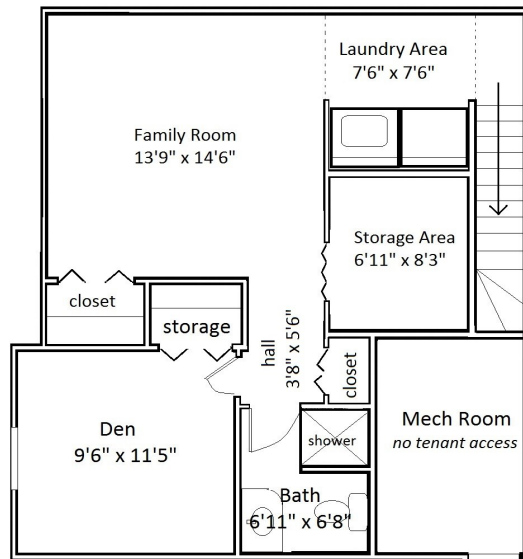

Floor Plan Type 58

3-Bed

Located in the **Denali** Neighborhood.

All dimensions are approximate, actual home may vary slightly from above floorplan.