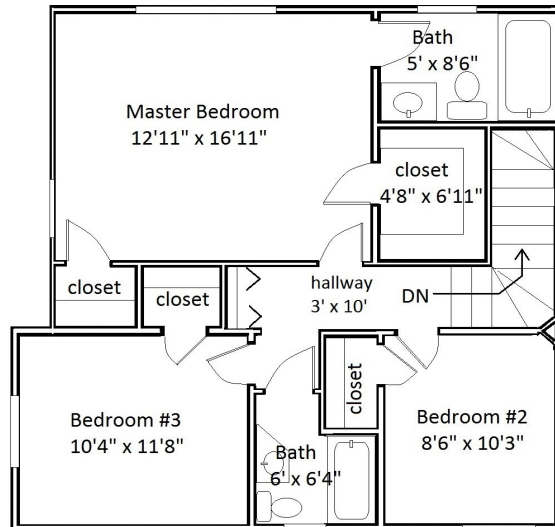

Floor Plan Type 58

3-Bed

Located in the **Denali** Neighborhood.

All dimensions are approximate, actual home may vary slightly from above floorplan.