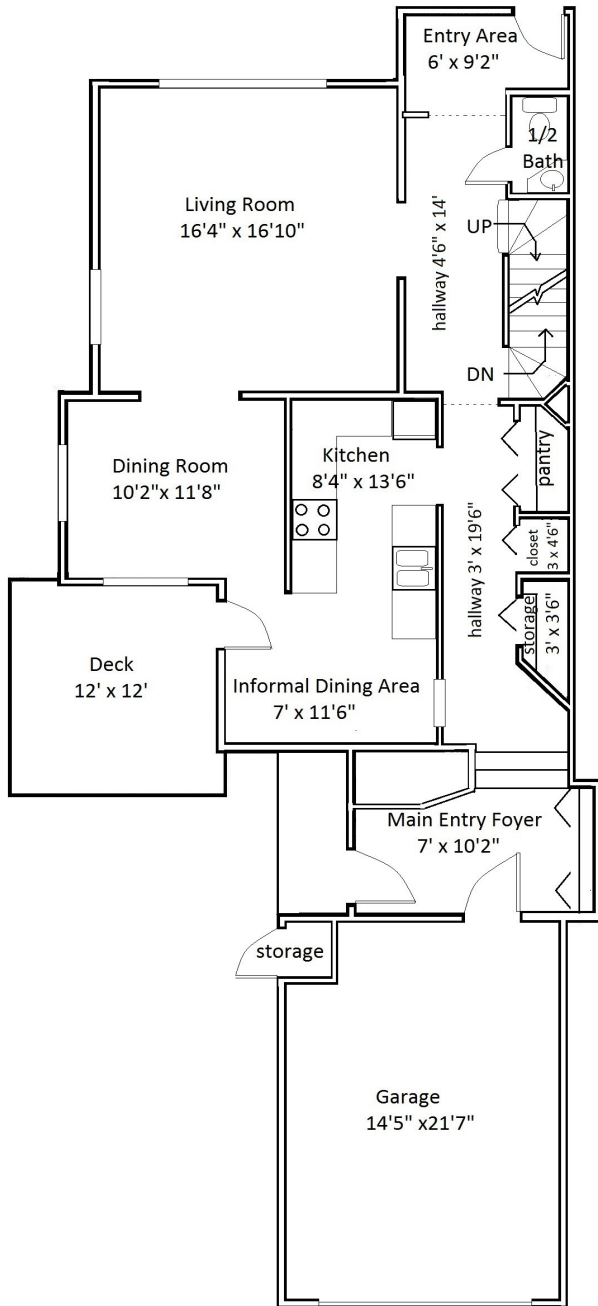

Floor Plan Type 58

3-Bed

Located in the **Denali** Neighborhood.

All dimensions are approximate, actual home may vary slightly from above floorplan.