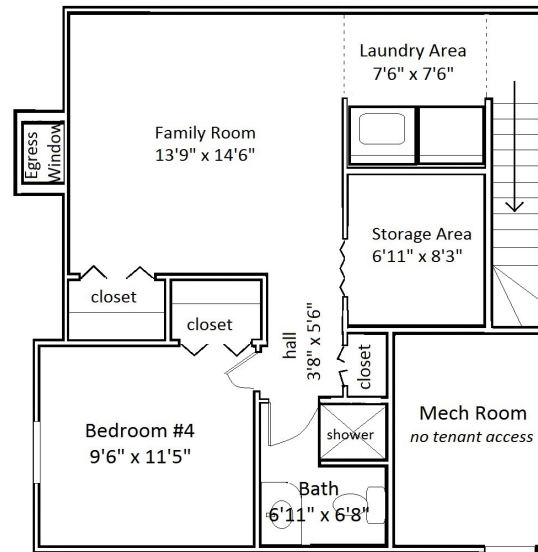

Floor Plan Type 59

4-Bed

Located in the **Denali** Neighborhood.

All dimensions are approximate, actual home may vary slightly from above floorplan.