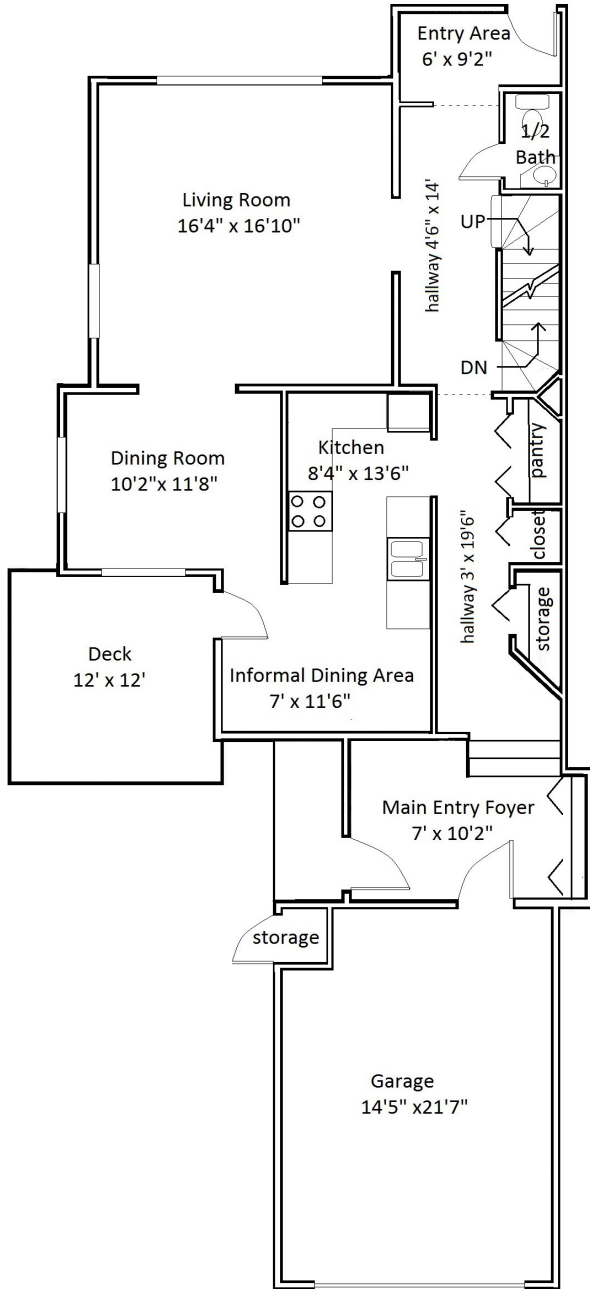

Floor Plan Type 59

4-Bed

Located in the **Denali** Neighborhood.

All dimensions are approximate, actual home may vary slightly from above floorplan.