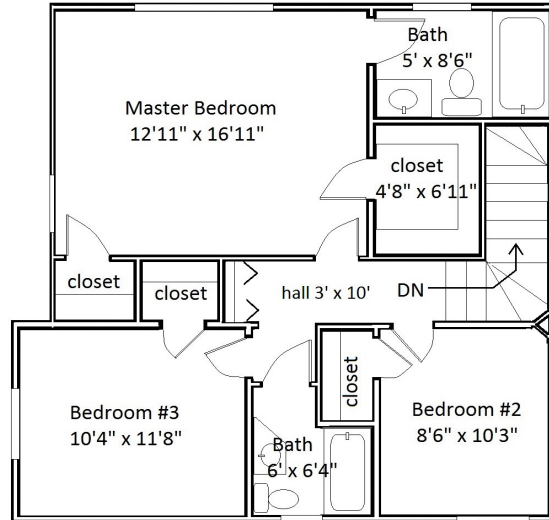

Floor Plan Type 59

4-Bed

Located in the **Denali** Neighborhood.

All dimensions are approximate, actual home may vary slightly from above floorplan.