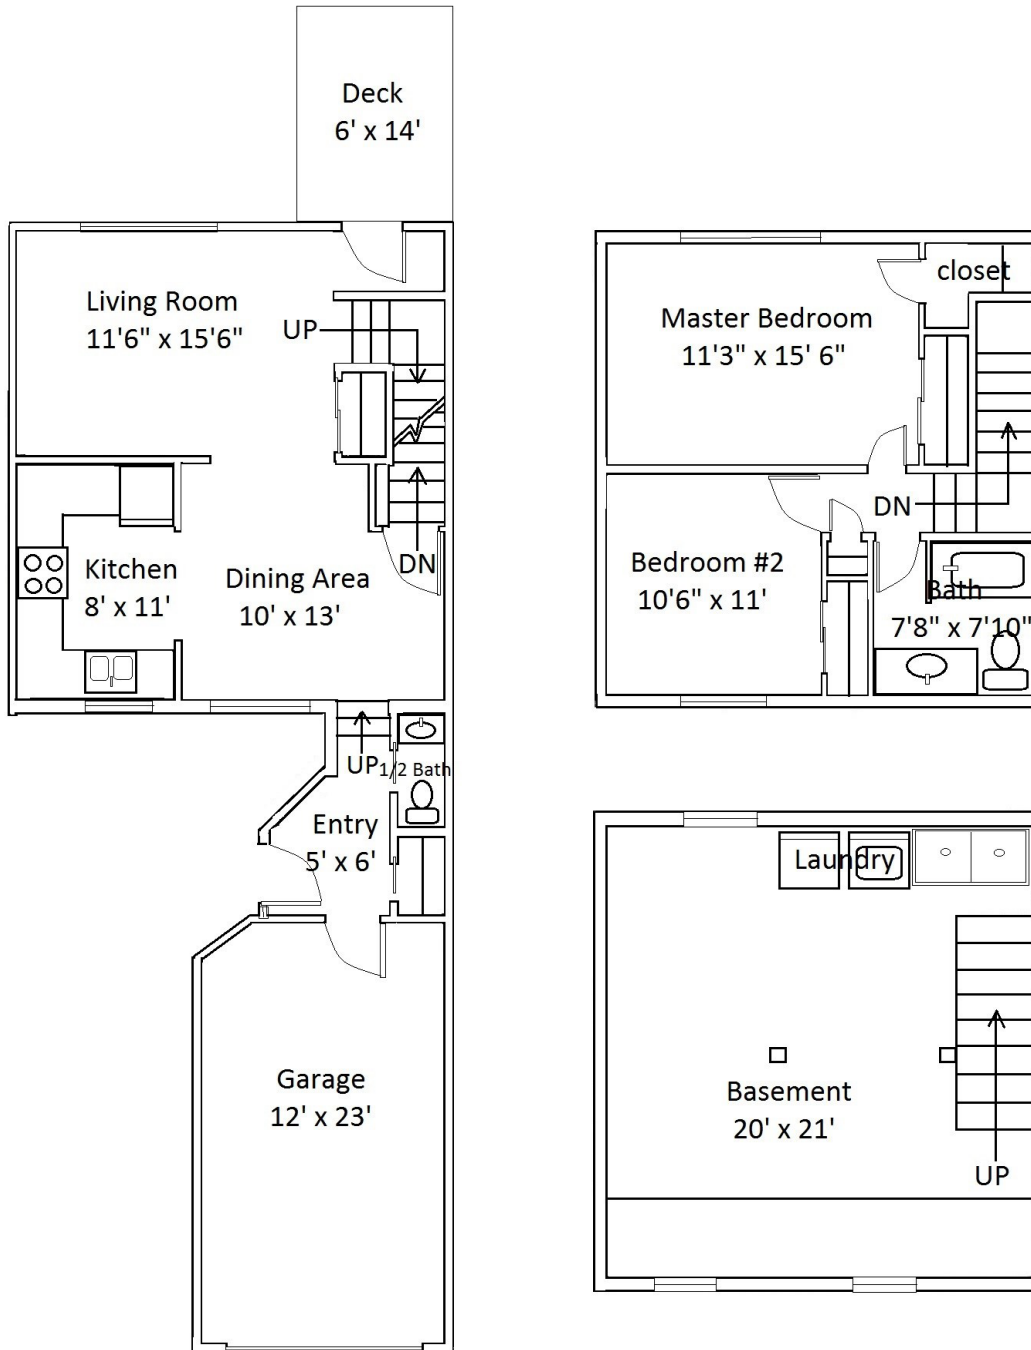

# Floor Plan Type 60

## 2-Bed

Located in the **Sunflower** Neighborhood.

All dimensions are approximate, actual home may vary slightly from above floorplan.