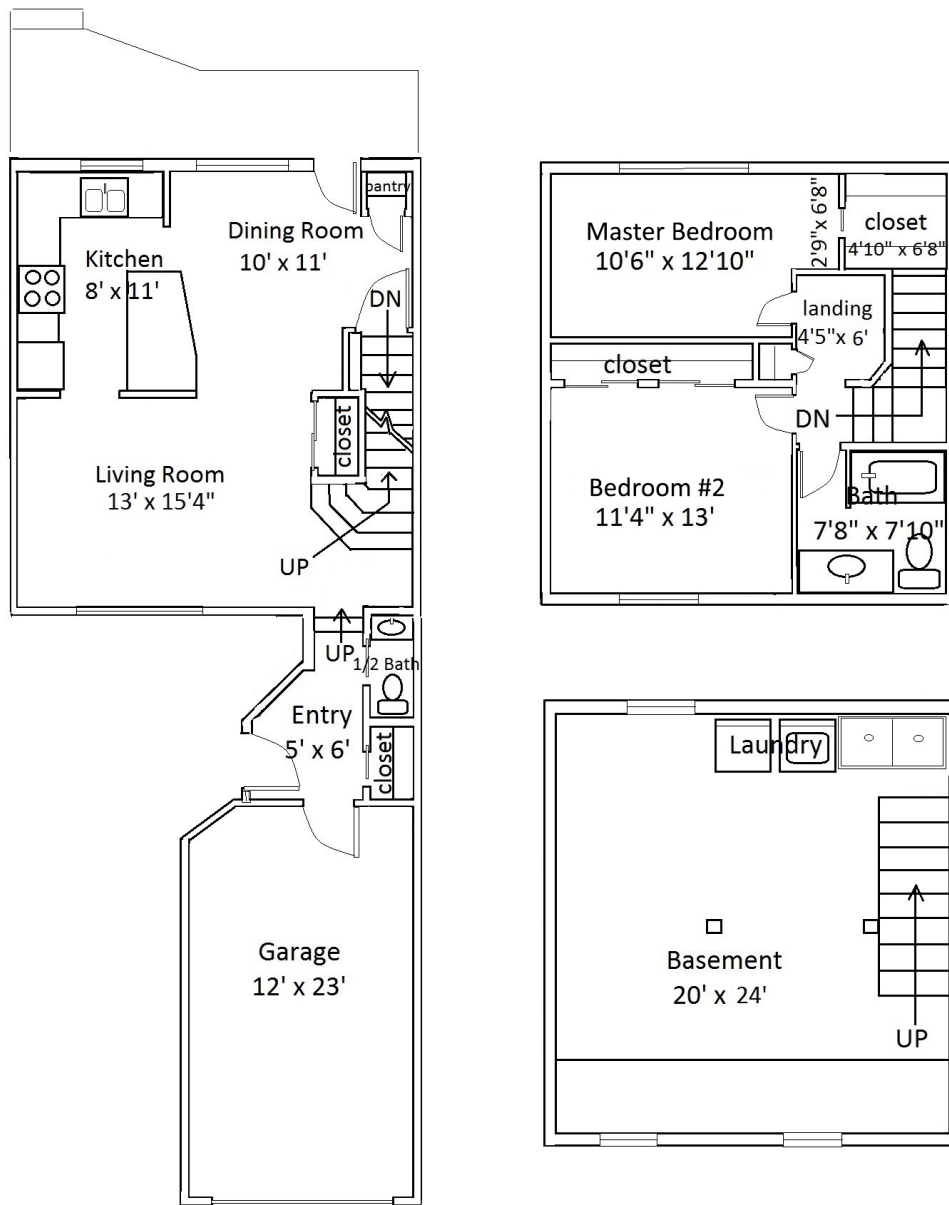

Floor Plan Type 60B

2-Bed

Located in the **Sunflower** Neighborhood.

All dimensions are approximate, actual home may vary slightly from above floorplan.