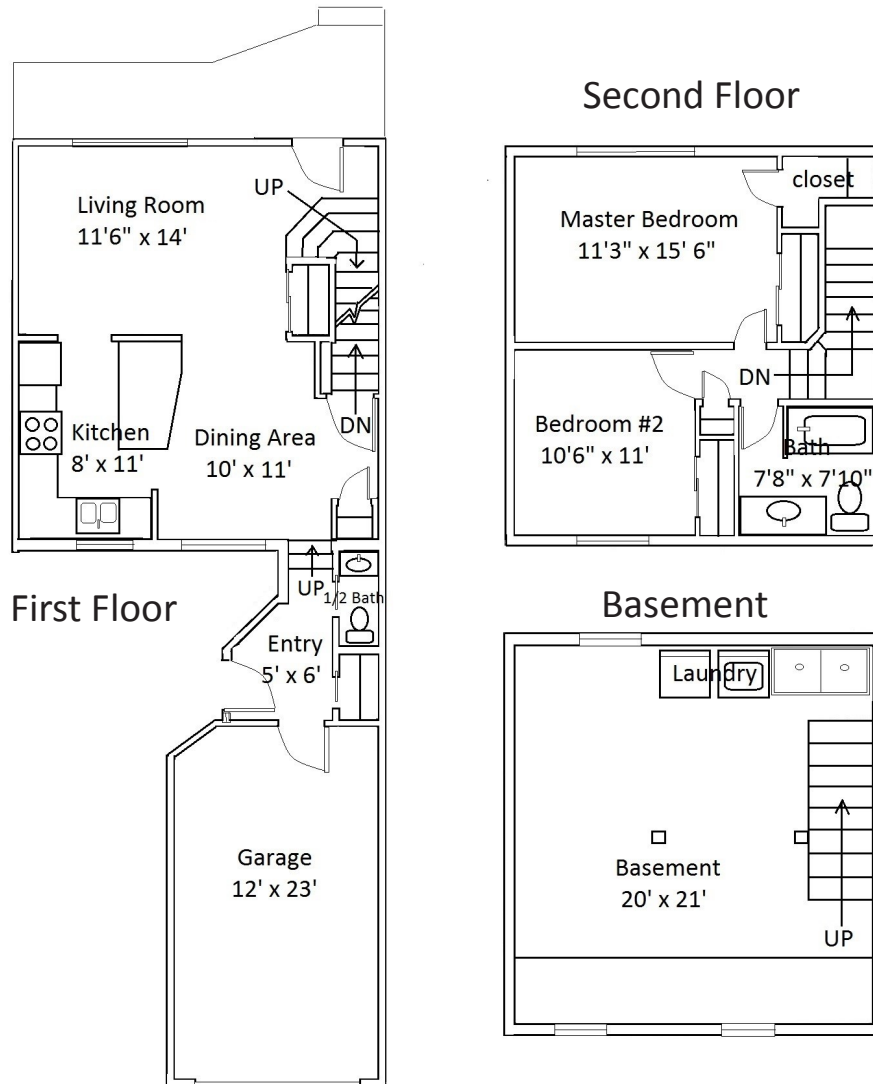

# Floor Plan Type 60K

## 2-Bed

Located in the **Sunflower** Neighborhood.

All dimensions are approximate, actual home may vary slightly from above floorplan.