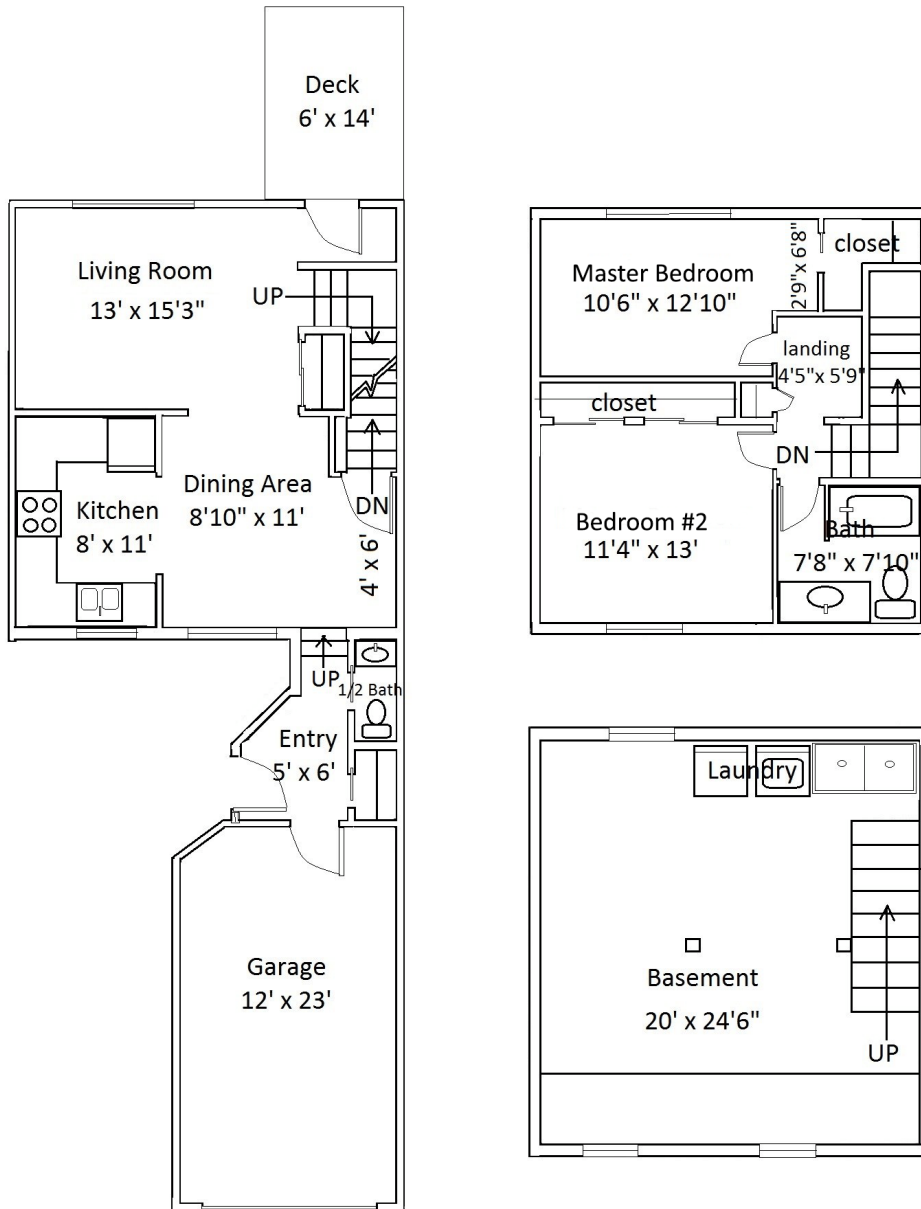

# Floor Plan Type 60L

## 2-Bed

Located in the **Sunflower** Neighborhood.

All dimensions are approximate, actual home may vary slightly from above floorplan.