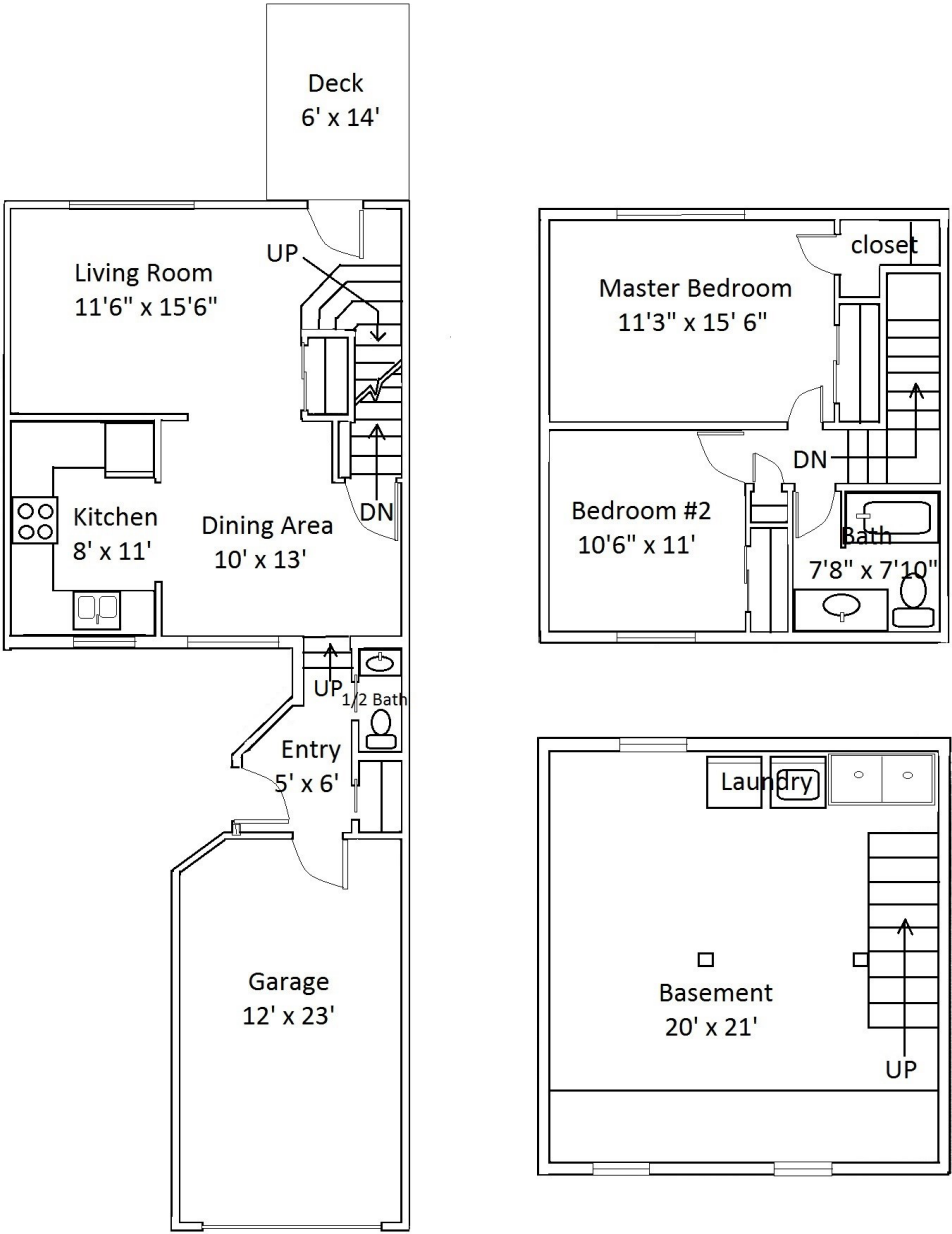

Floor Plan Type 60S

2-Bed

Located in the **Sunflower** Neighborhood.

All dimensions are approximate, actual home may vary slightly from above floorplan.