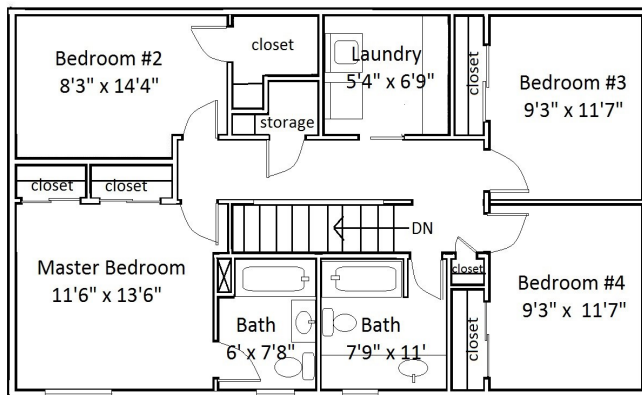

# Floor Plan Type 61

## 4-Bed

Located in the **Sunflower** Neighborhood.

All dimensions are approximate, actual home may vary slightly from above floorplan.