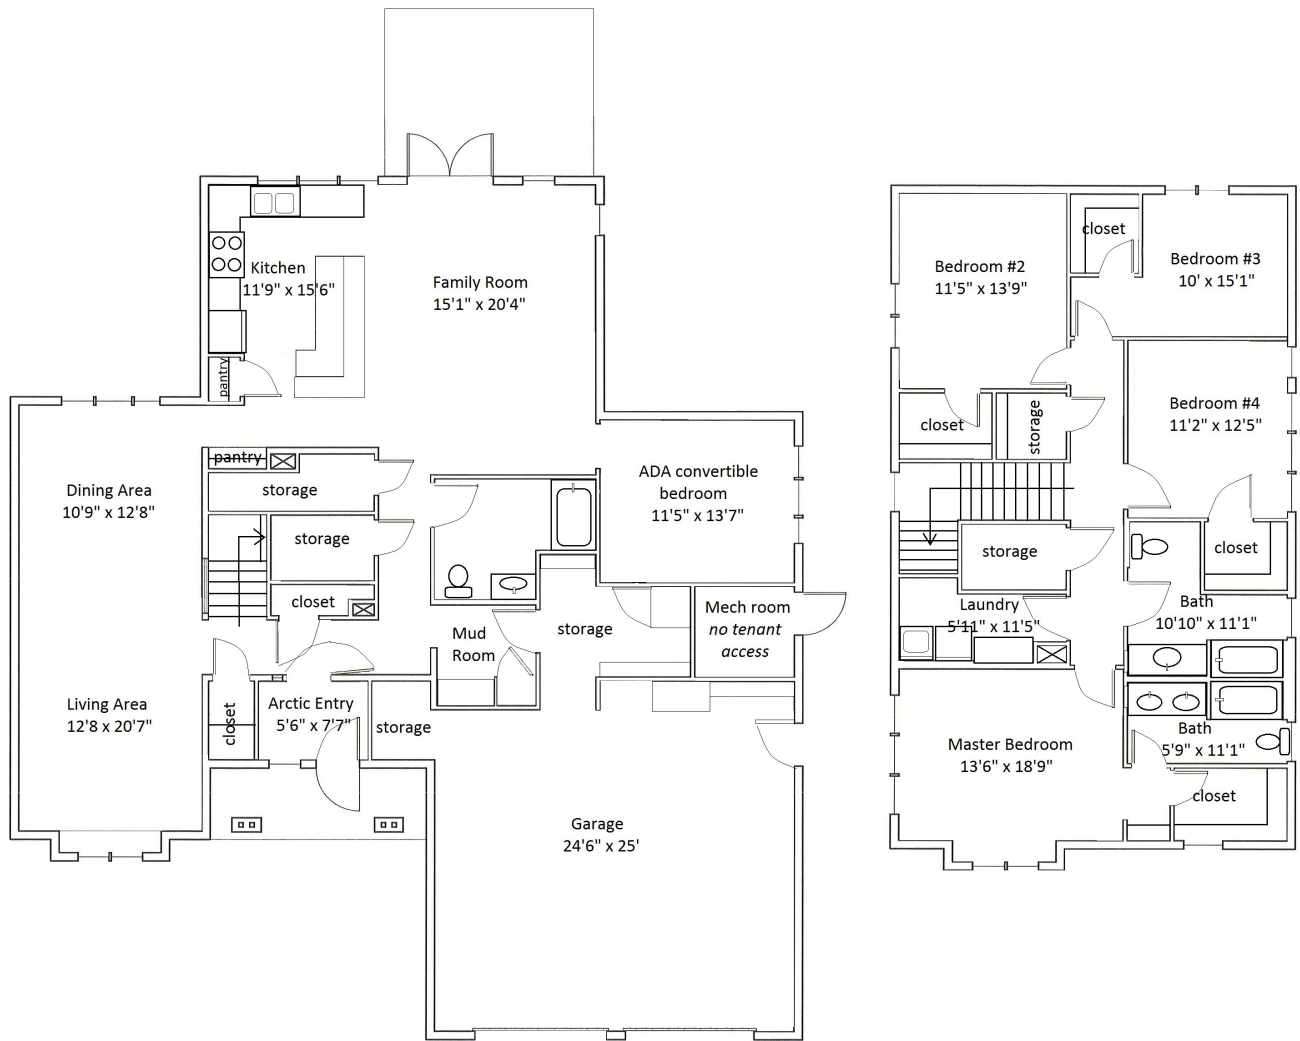

# Floor Plan Type 64A

## 4-Bed, Adaptable

Located in the **Kodiak** Neighborhood.

All dimensions are approximate, actual home may vary slightly from above floorplan.