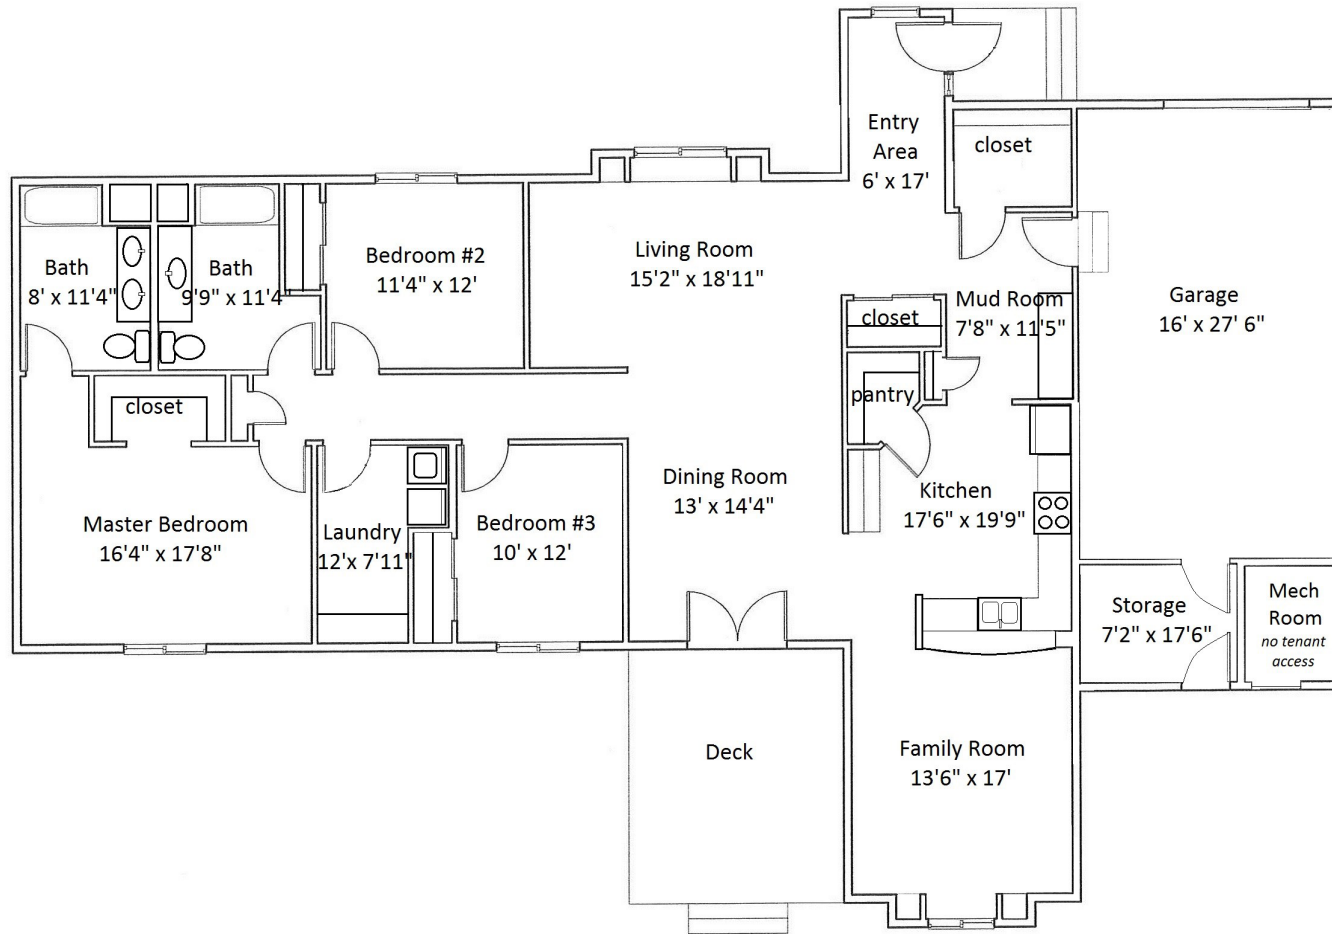

Floor Plan Type 66A

3-Bed, Adaptable

Located in the **Puffin Park, Kodiak, and Raven Ridge** Neighborhoods.

All dimensions are approximate, actual home may vary slightly from above floorplan.