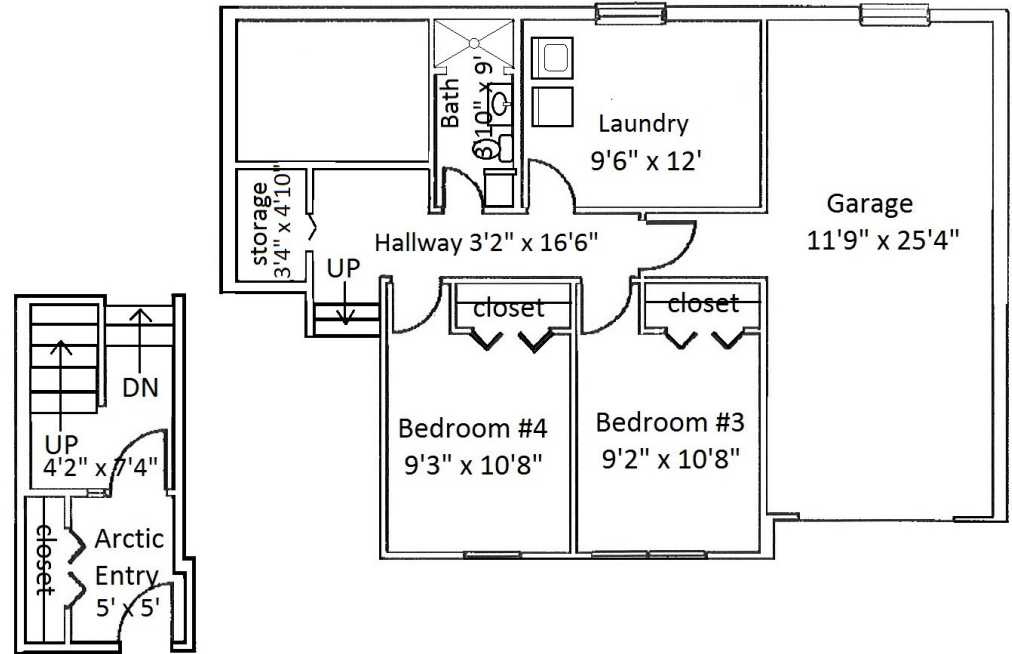

Floor Plan Type 67

4-Bed

Located in the **Chugach** Neighborhood.

All dimensions are approximate, actual home may vary slightly from above floorplan.