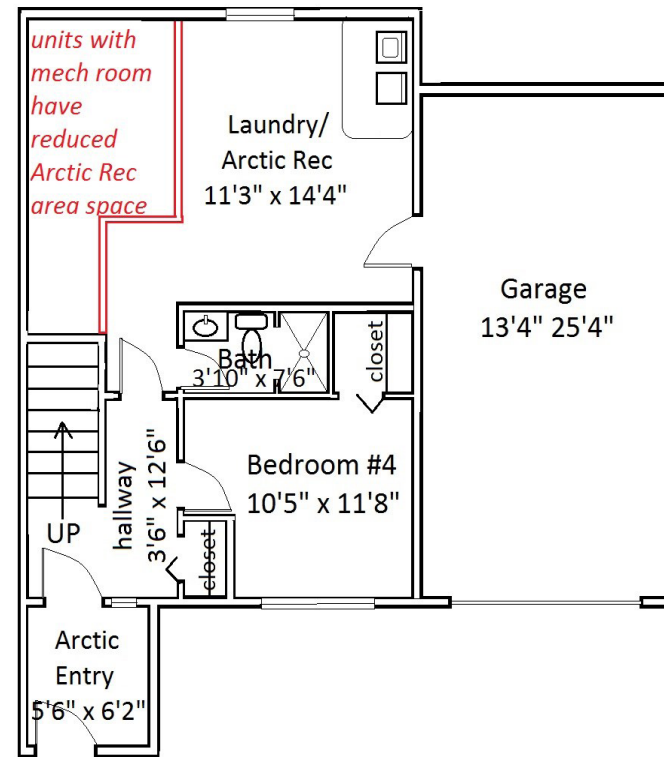

Floor Plan Type 69

4-Bed

Located in the **Chugach** Neighborhood.

All dimensions are approximate, actual home may vary slightly from above floorplan.