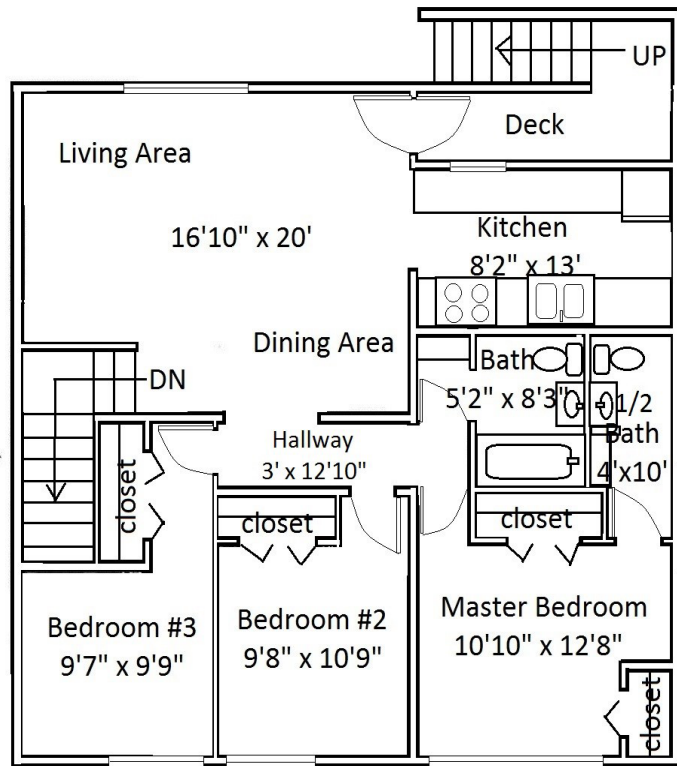

Floor Plan Type 69

4-Bed

Located in the **Chugach** Neighborhood.

All dimensions are approximate, actual home may vary slightly from above floorplan.