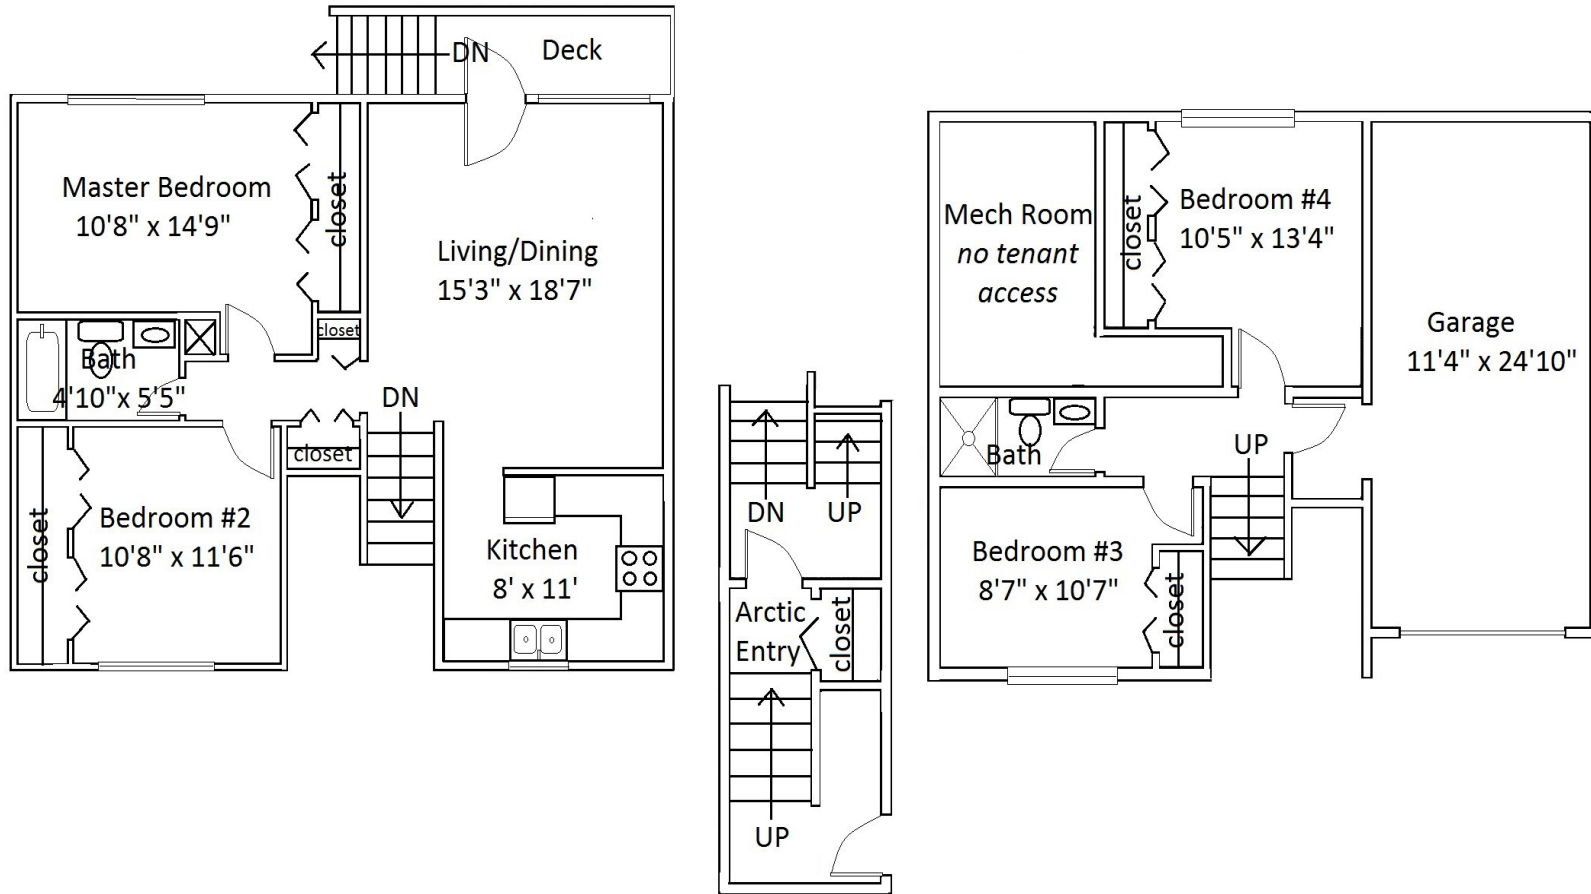

# Floor Plan Type 70

## 4-Bed

Located in the **Chugach** Neighborhood.

All dimensions are approximate, actual home may vary slightly from above floorplan.