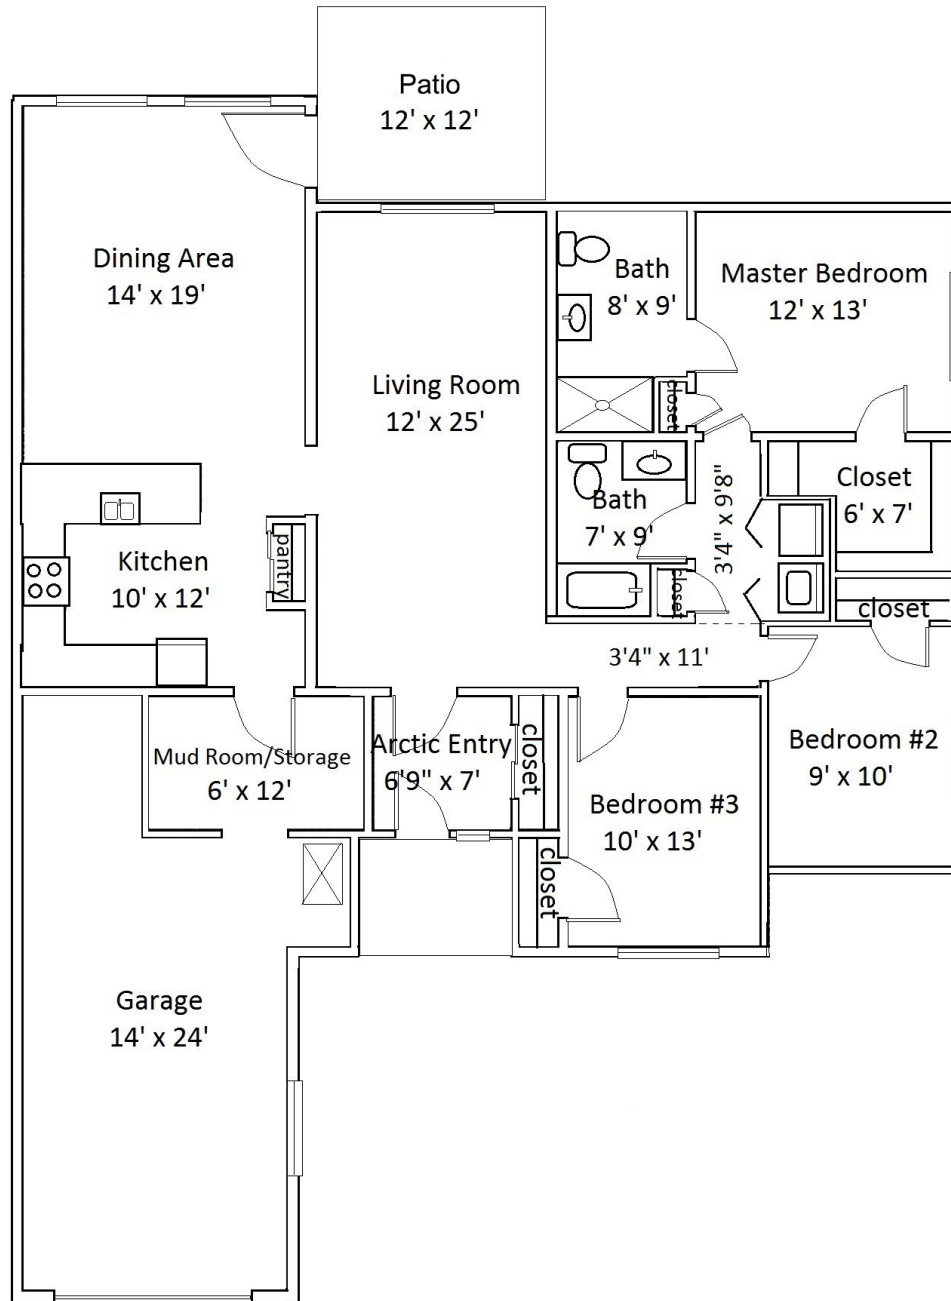

Floor Plan Type 8A

3-Bed, Adaptable

Located in the **Dallas** Neighborhood.

All dimensions are approximate, actual home may vary slightly from above floorplan.