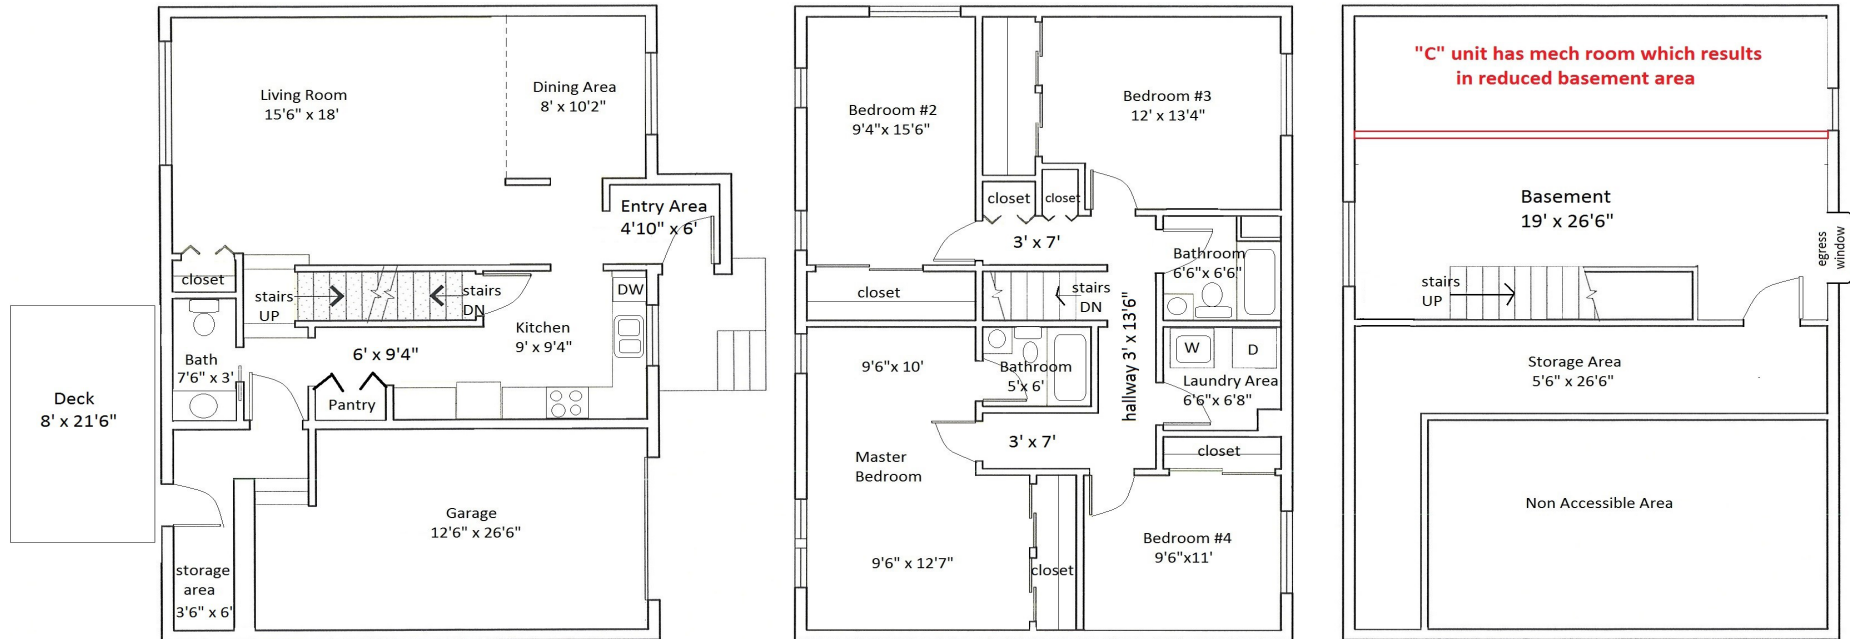

Floor Plan Type 18

JNCO 4-Bed

Located in the Fireweed
Neighborhood.

All dimensions are approximate, actual home may vary slightly from above floorplan.