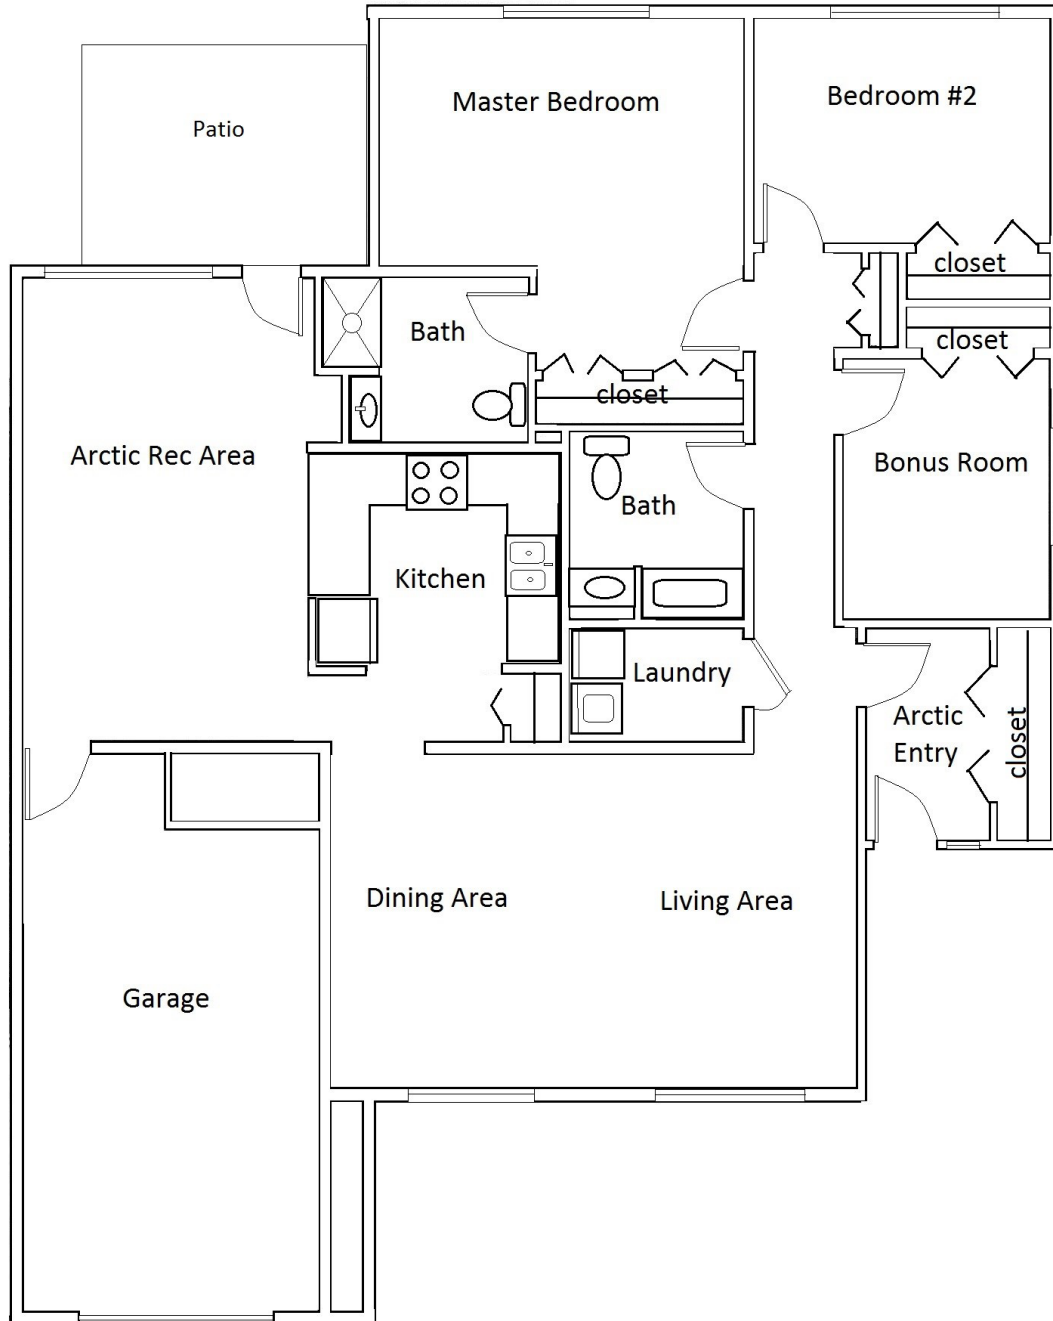

Floor Plan Type 10A

CGO 2-Bed, Adaptable & Enhanced

Located in the **Denver** Neighborhood.

All dimensions are approximate, actual home may vary slightly from above floorplan.