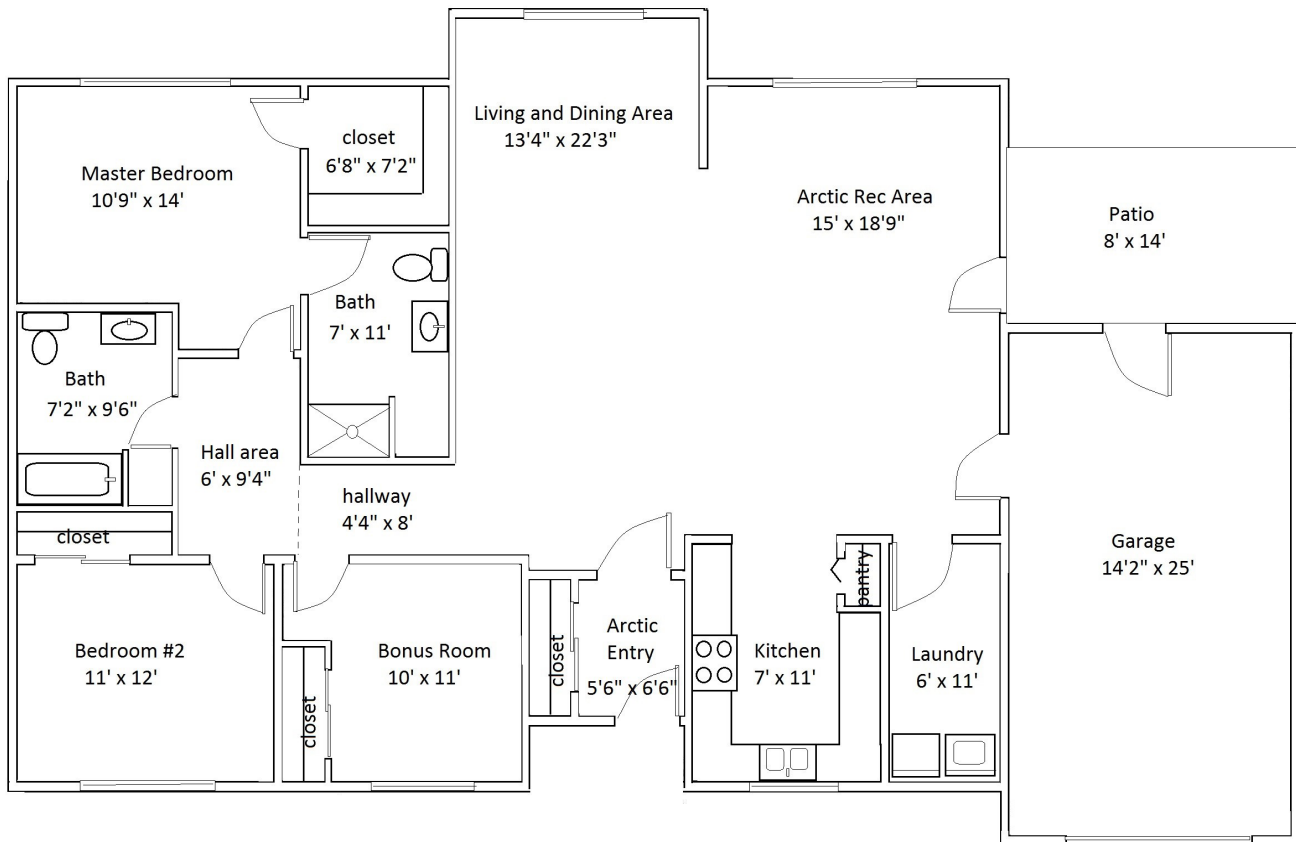

Floor Plan Type 14A

NCO 2-Bed, Adaptable & Enhanced

Located in the **Houston and Moose Crossing** Neighborhoods.

All dimensions are approximate, actual home may vary slightly from above floorplan.