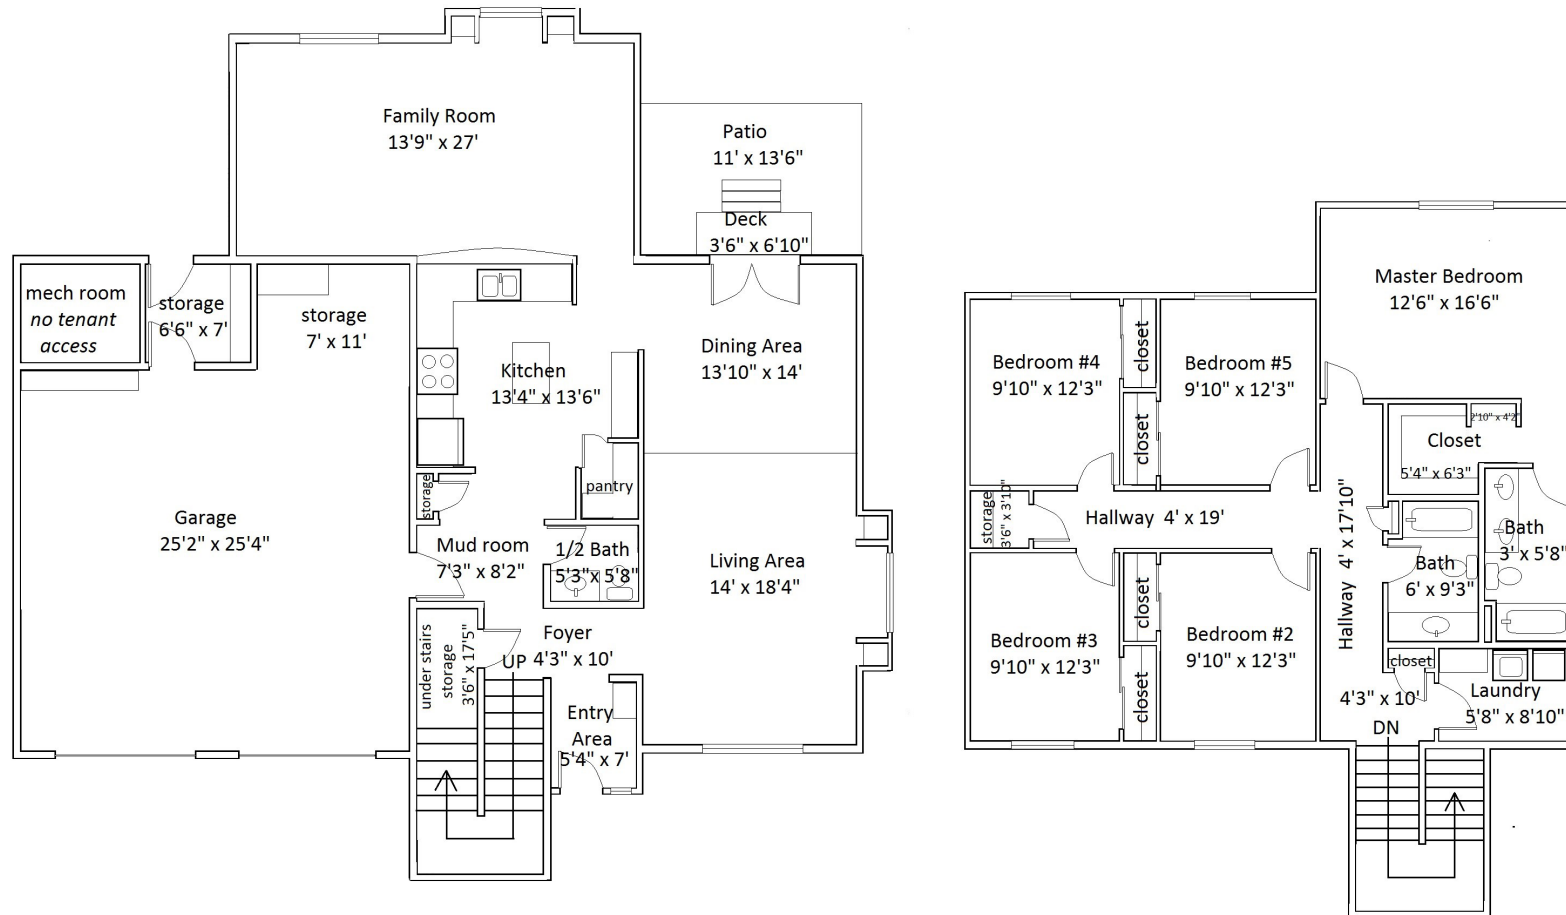

Floor Plan Type 31

SNCO 5-Bed

Located in the **Puffin Park** Neighborhood.

All dimensions are approximate, actual home may vary slightly from above floorplan.