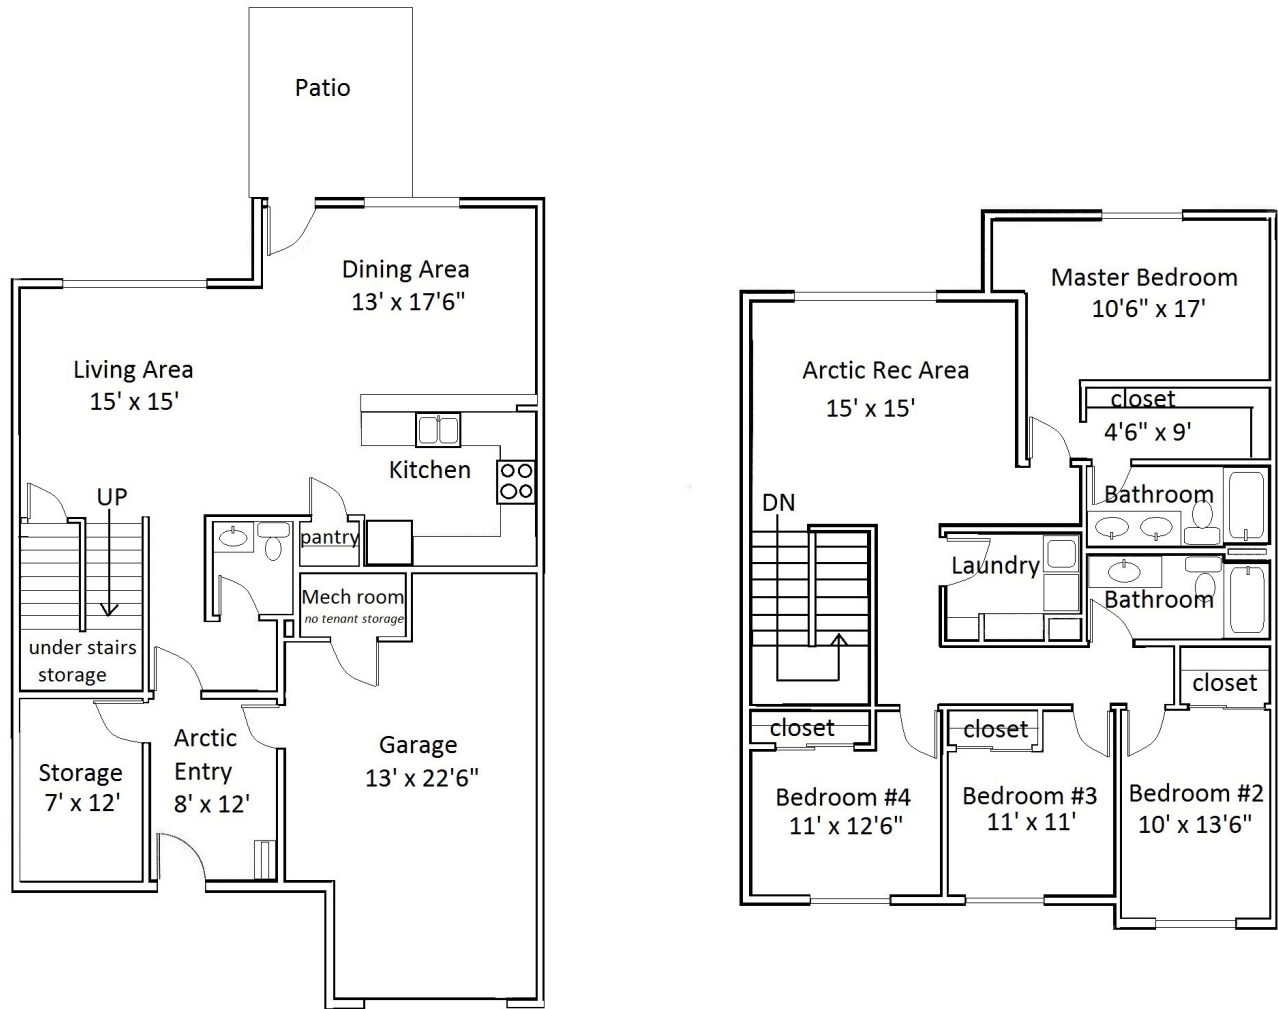

Floor Plan Type 48

JNCO 4-Bed

Located in the **Moose Haven** Neighborhood.

All dimensions are approximate, actual home may vary slightly from above floorplan.