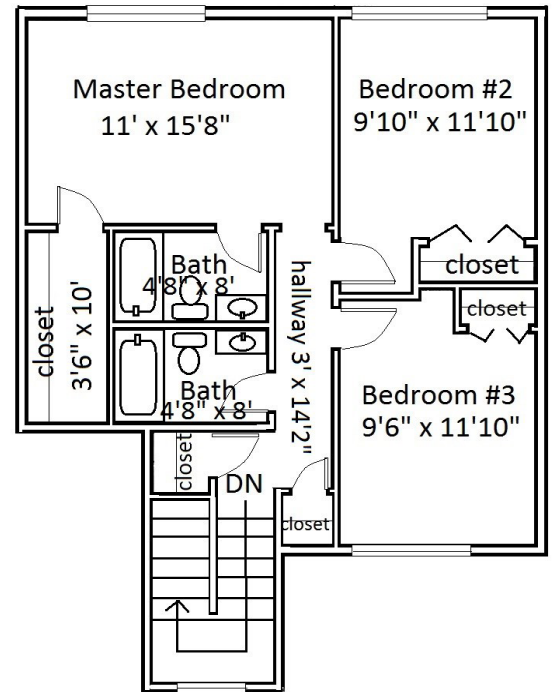

Floor Plan Type 55

NCO 3-Bed

Located in the **Silver Run** Neighborhood.

All dimensions are approximate, actual home may vary slightly from above floorplan.