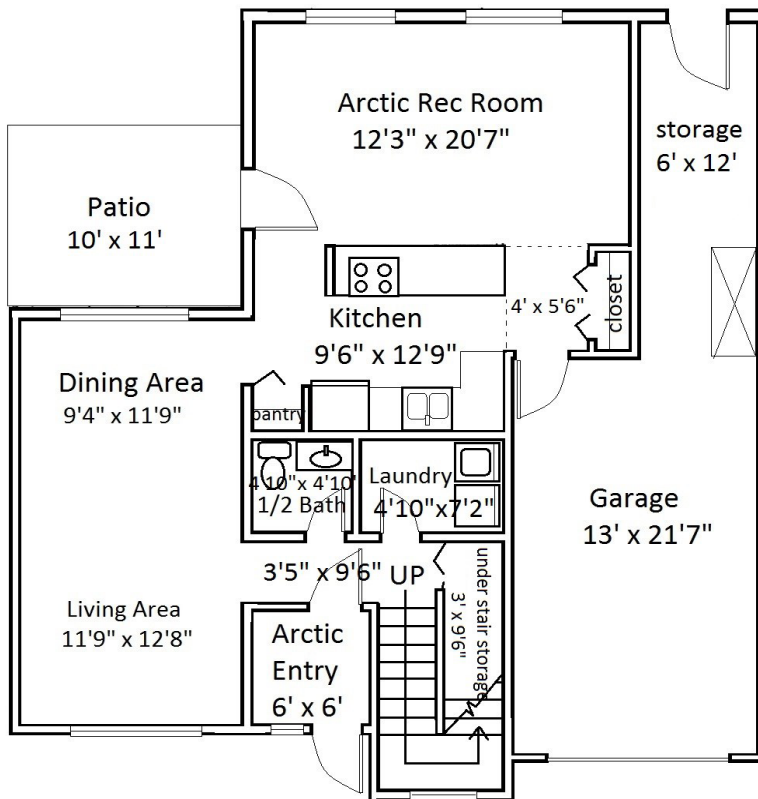

Floor Plan Type 55

NCO 3-Bed

Located in the **Silver Run** Neighborhood.

All dimensions are approximate, actual home may vary slightly from above floorplan.