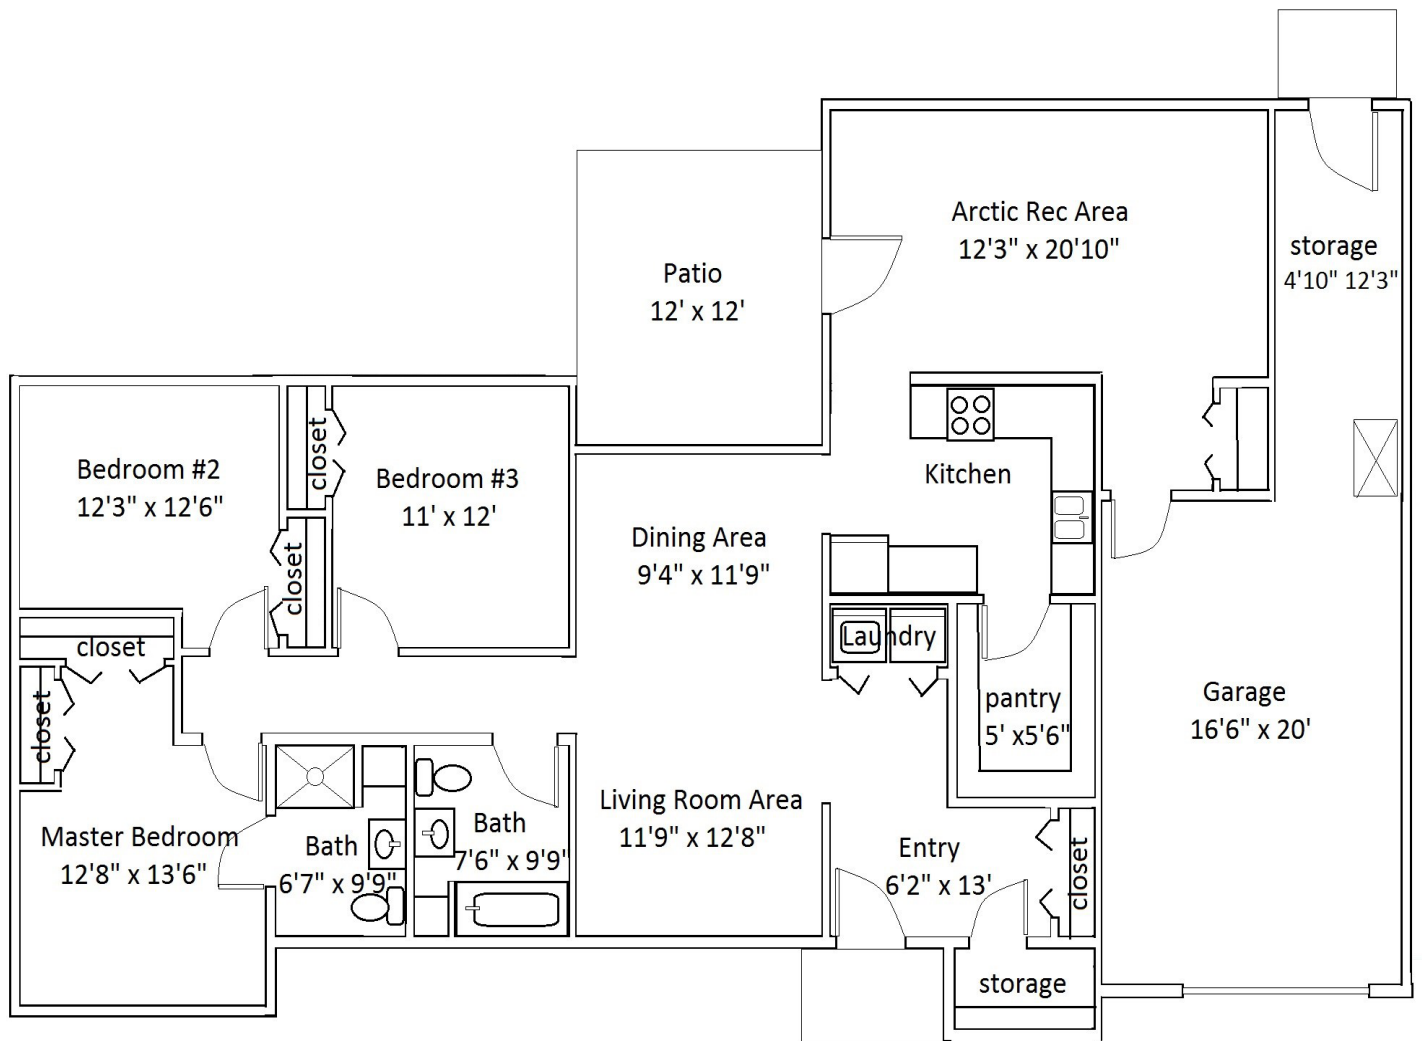

# Floor Plan Type 56A

*NCO 3-Bed, Adaptable*

Located in the **Silver Run**  
Neighborhood.

All dimensions are approximate, actual home may vary slightly from above floorplan.