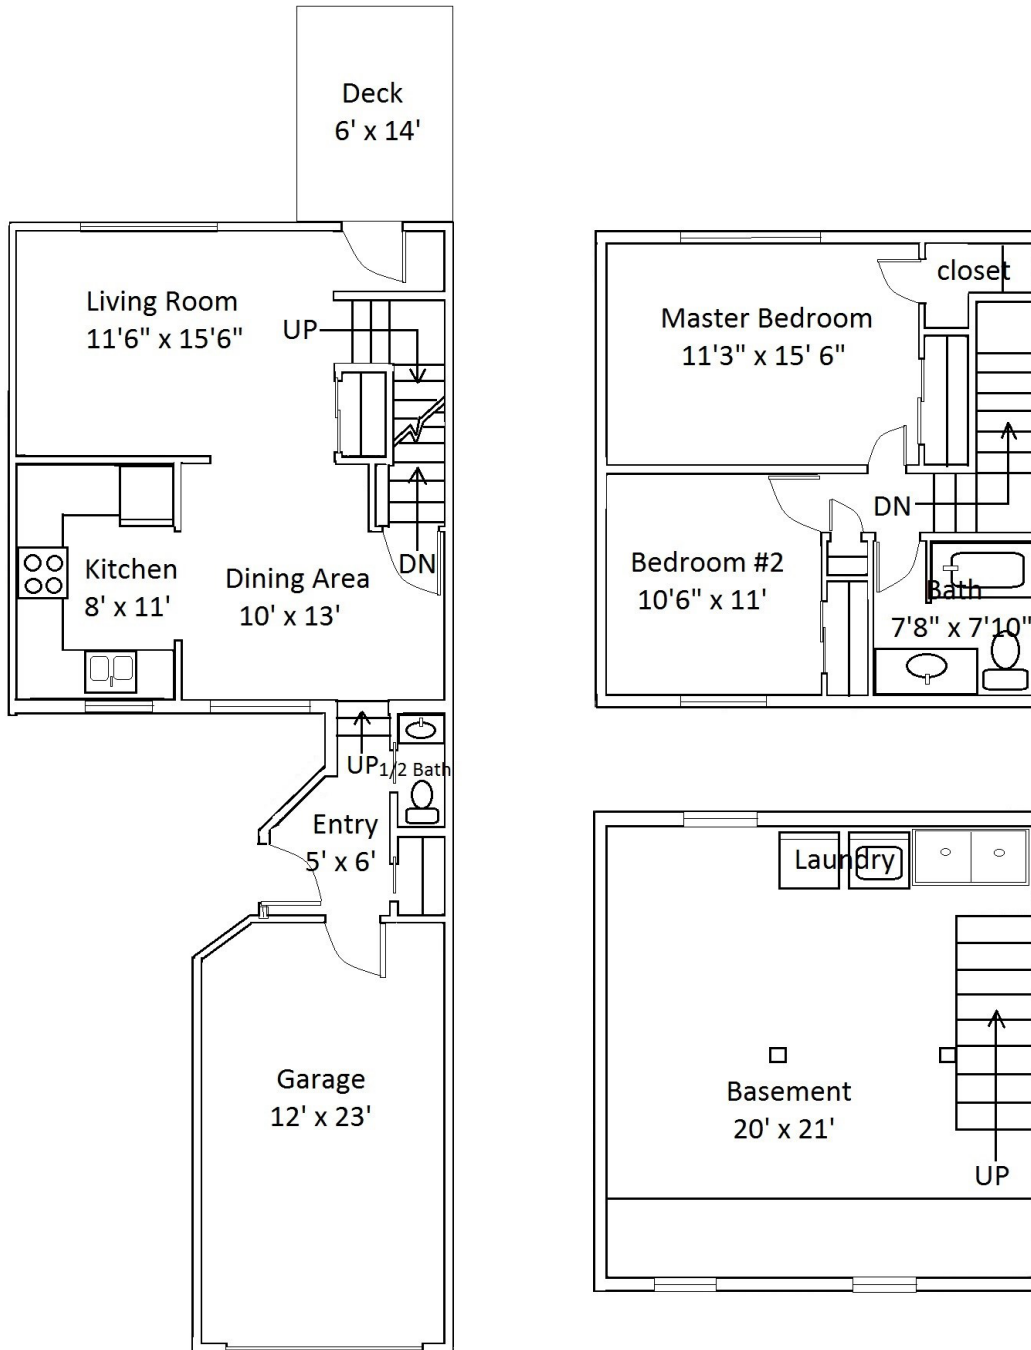

Floor Plan Type 60

NCO 2-Bed

Located in the **Sunflower** Neighborhood.

All dimensions are approximate, actual home may vary slightly from above floorplan.