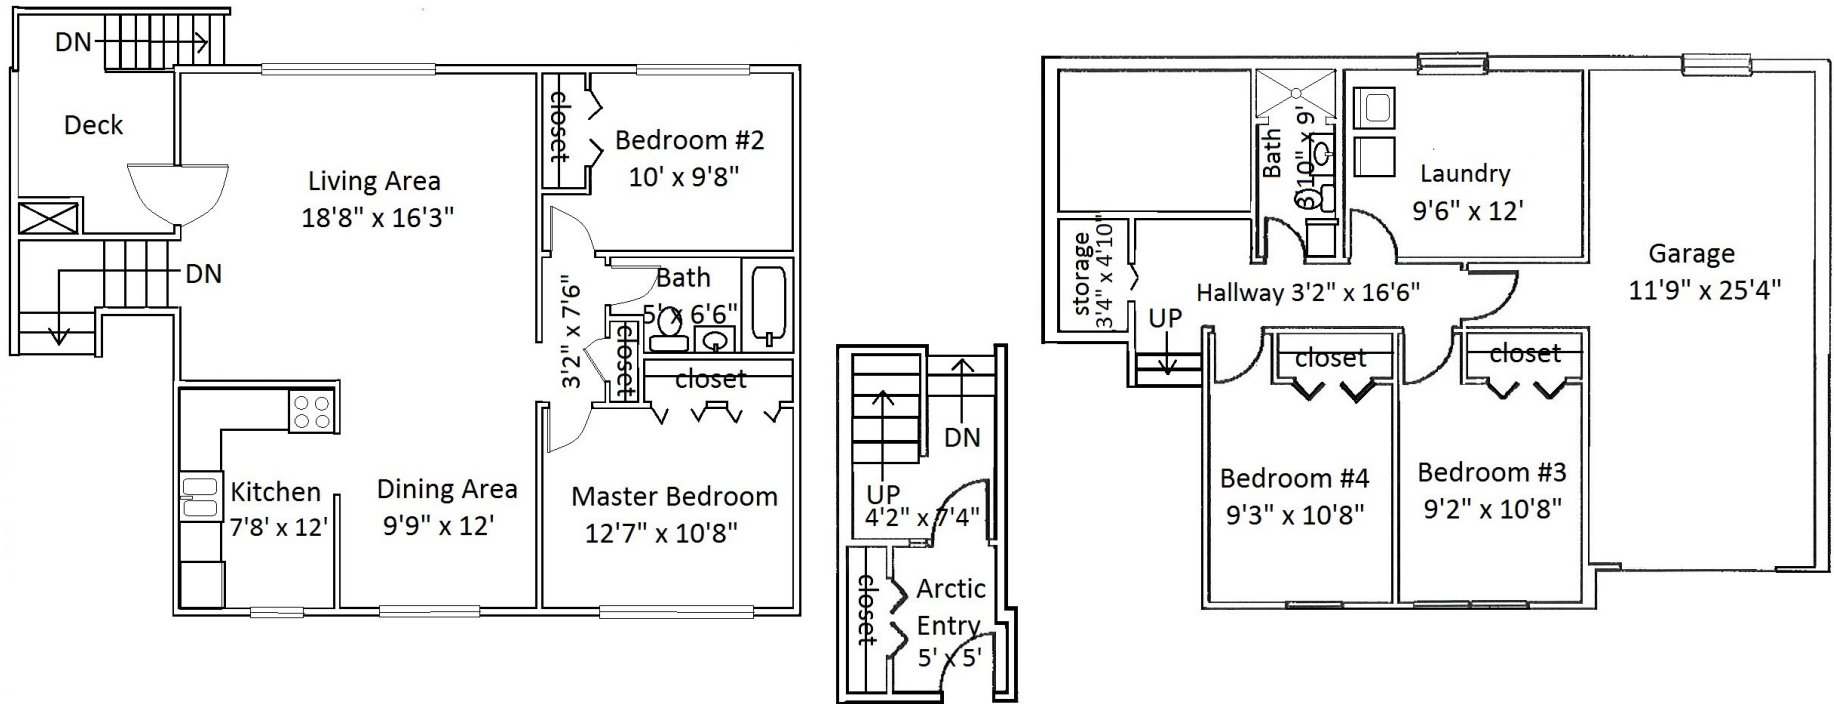

Floor Plan Type 67

NCO 4-Bed

Located in the **Chugach** Neighborhood.

All dimensions are approximate, actual home may vary slightly from above floorplan.