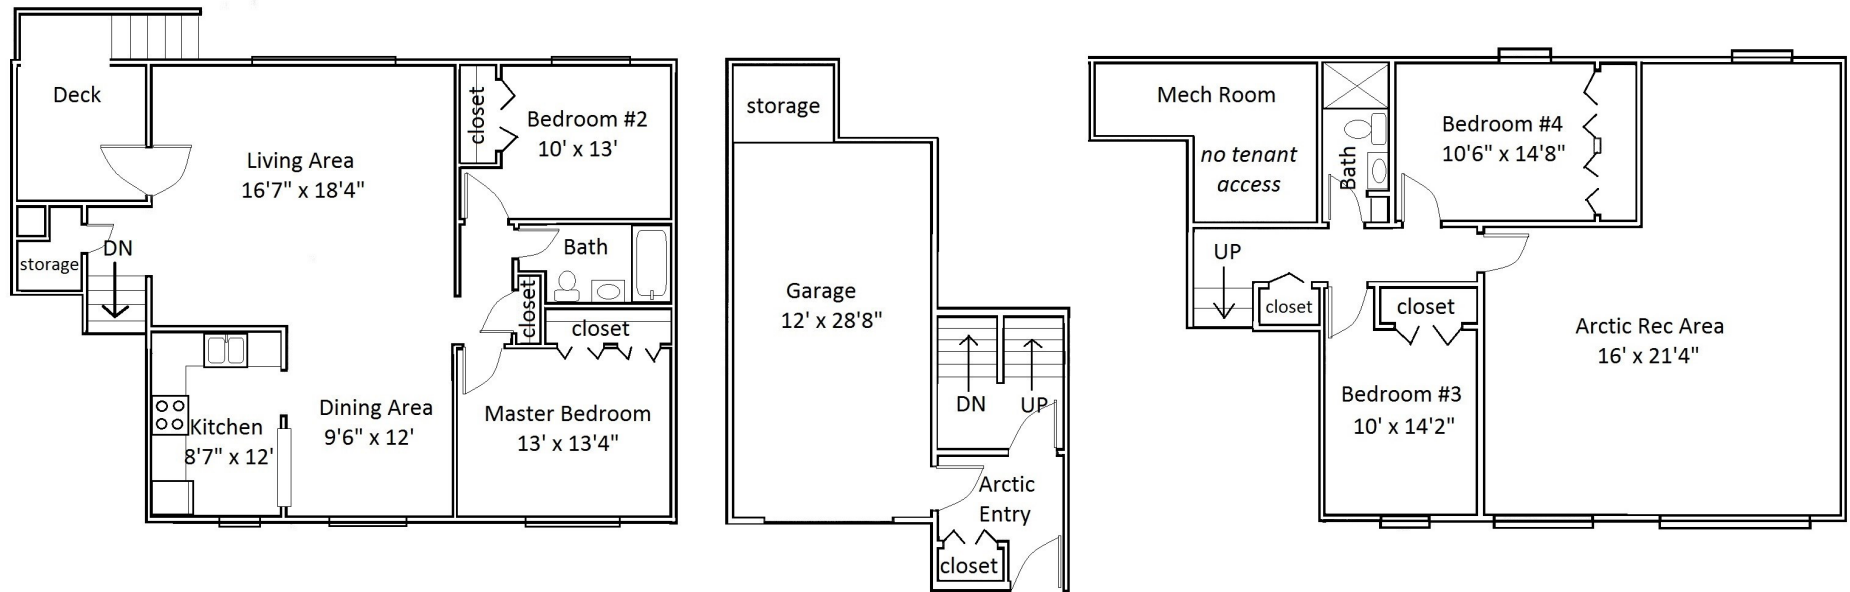

Floor Plan Type 68

NCO 4-Bed

Located in the **Chugach** Neighborhood.

All dimensions are approximate, actual home may vary slightly from above floorplan.