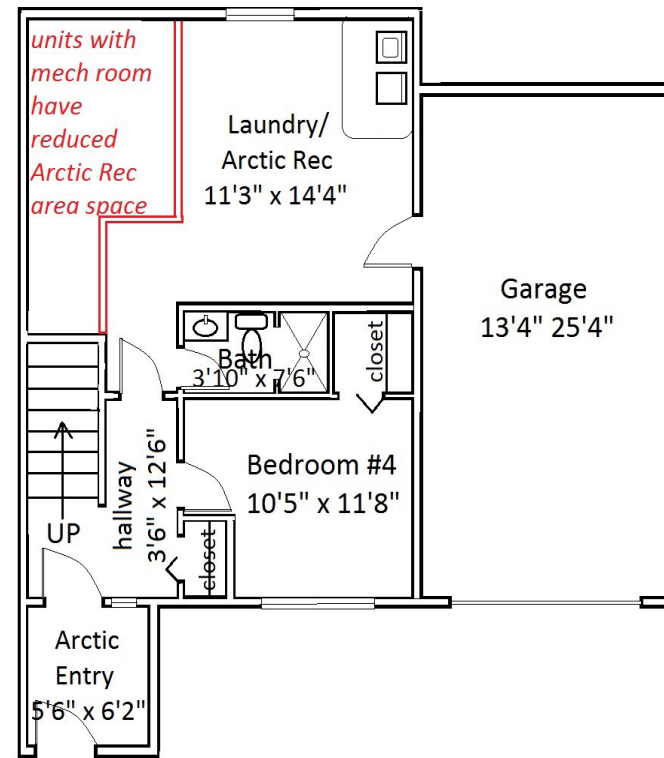

Floor Plan Type 69

NCO 4-Bed

Located in the **Chugach** Neighborhood.

All dimensions are approximate, actual home may vary slightly from above floorplan.