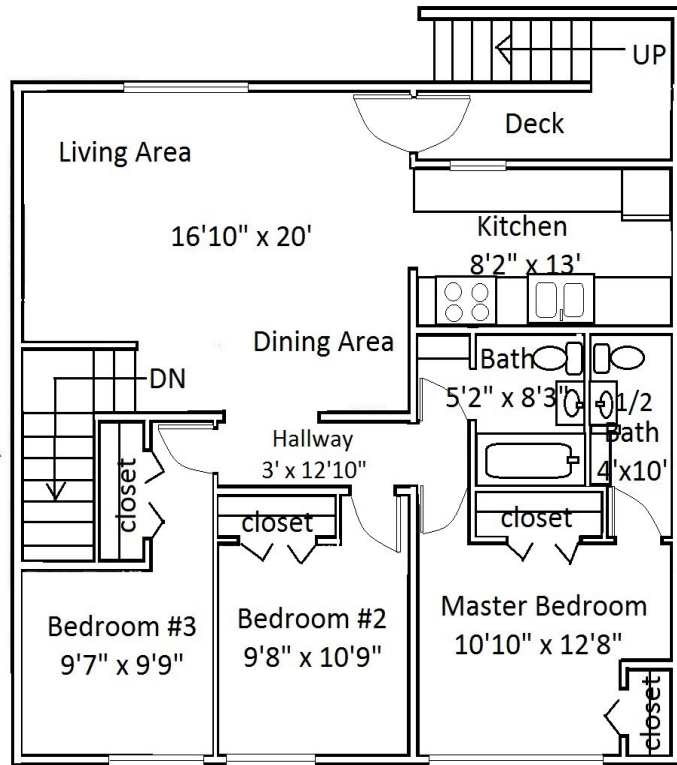

Floor Plan Type 69

NCO 4-Bed

Located in the **Chugach** Neighborhood.

All dimensions are approximate, actual home may vary slightly from above floorplan.